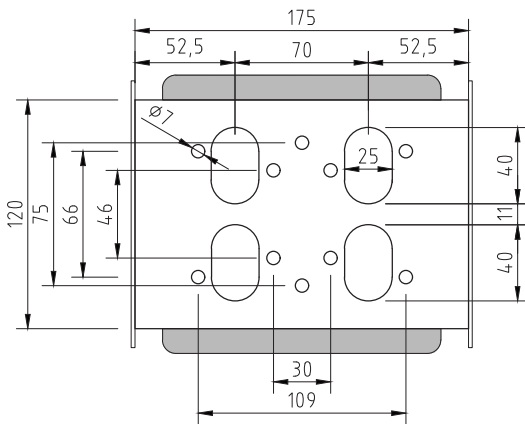

AFB70SS / STAINLESS STEEL ABOVE FLOOR BOX

FEATURES

- Strong stainless steel box construction
- Suitable for mounting on both floor and bench applications
- Other powder coat colours available on request

AFB70SS

Capacity (Power)	1 x Double Slimline Socket Outlet
Capacity (Data)	4 x Data Mounts
Box Size	65 x 175 x 120mm
Box Type	Above Floor
Box Material	Stainless Steel – 304 No. 4