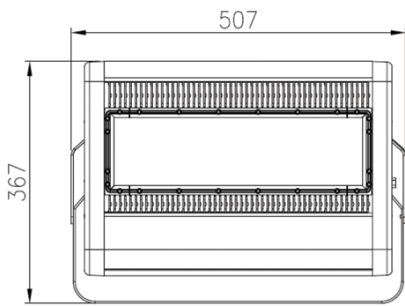

DIMENSIONS

FP2005