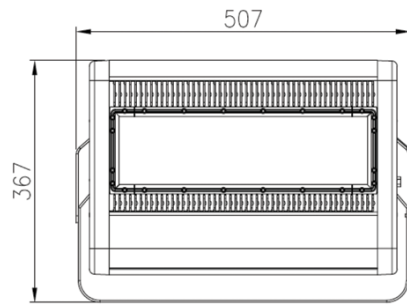

DIMENSIONS

FP2505

FP3005

FP3505

FP4005

FP5005

FP8005

FP10005