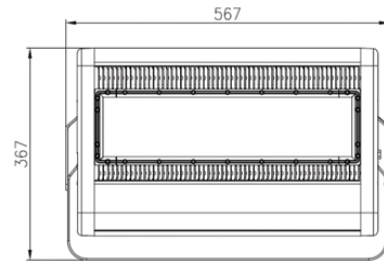

DIMENSIONS

FP3005

FP3505

FP4005

FP5005

FP8005

FP10005