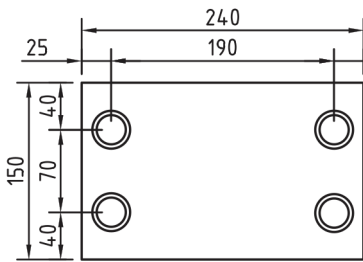

DEEP REBATED SERIES

FB2SDR / FLUSH DEEP FLOORBOX WITH STAINLESS STEEL REBATED LID

FEATURES

- Large capacity cable exit flap, with retracting lifting handle
- 304 Stainless Steel Lid

FB2SDR	
Capacity (Power)	1 x Standard Double Socket Outlet
Capacity (Data)	1 x Standard Double Data Plate
Suitable for (Data)	Cat 6A cabling
Box Size (L x W x D)	240 x 150 x 133mm
Box Material	Powdercoated Steel
Supplied with	1 x Temporary Construction Lid
Lid Size (L x W x D)	250 x 160 x 38mm
Lid Material	304 Stainless Steel
Lid Style	Flush, Square Edged, Rebated (20mm Deep)

FB2SDR / FLUSH DEEP FLOORBOX WITH STAINLESS STEEL REBATED LID

Conduit Location Box Base

Conduit Location Hinge & Exit Sides

Conduit Location Outlet Sides

Section Through Box View