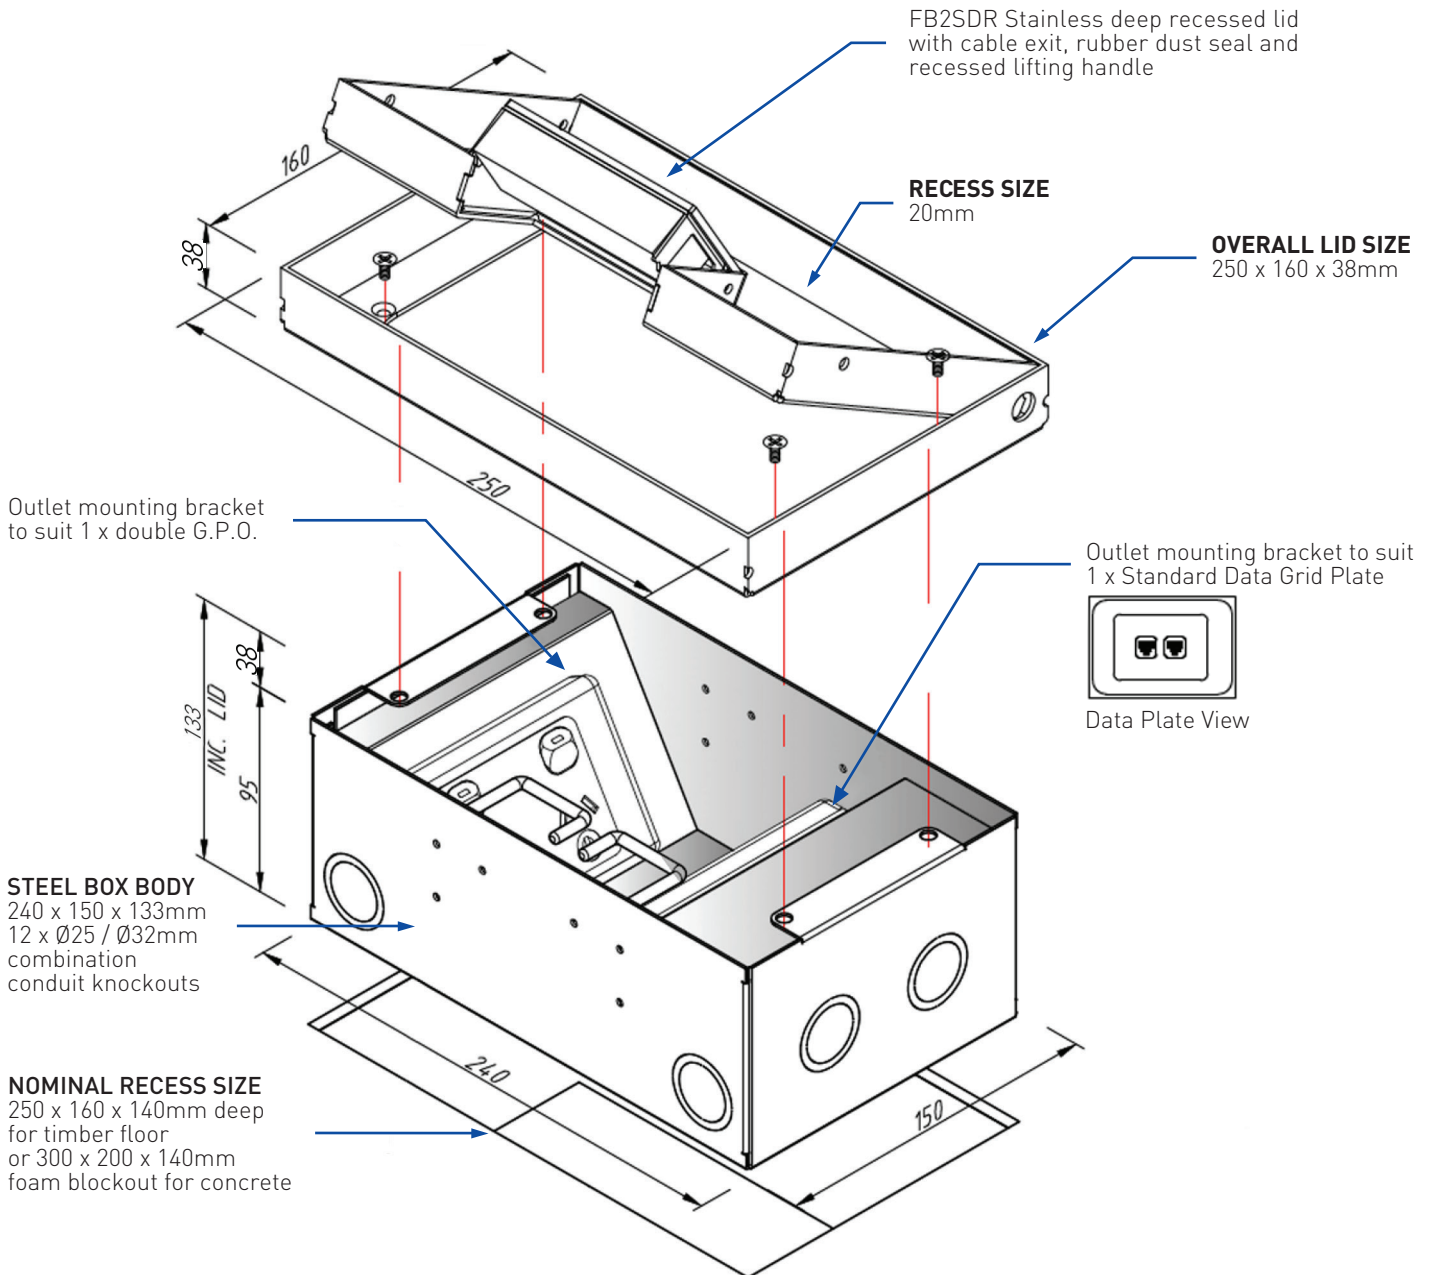

DEEP REBATED SERIES

FB2SDR / FLUSH DEEP FLOORBOX WITH STAINLESS STEEL REBATED LID

FEATURES

- Large capacity cable exit flap, with retracting lifting handle
- 304 Stainless Steel Lid

FB2SDR	
Capacity (Power)	1 x Standard Double Socket Outlet
Capacity (Data)	1 x Standard Double Data Plate
Suitable for (Data)	Cat 6A cabling
Box Size (L x W x D)	240 x 150 x 133mm
Box Material	Powdercoated Steel
Supplied with	1 x Temporary Construction Lid
Lid Size (L x W x D)	250 x 160 x 38mm
Lid Material	304 Stainless Steel
Lid Style	Flush, Square Edged, Rebated (20mm Deep)

FB2SDR / FLUSH DEEP FLOORBOX WITH STAINLESS STEEL REBATED LID

Conduit Location Box Base

Conduit Location Hinge & Exit Sides

Conduit Location Outlet Sides

Section Through Box View