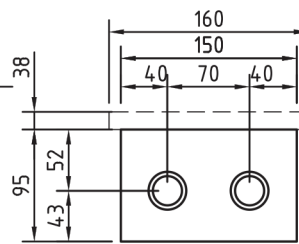

DEEP REBATED SERIES

FB2SDR / FLUSH DEEP FLOORBOX WITH STAINLESS STEEL REBATED LID

FEATURES

- Large capacity cable exit flap, with retracting lifting handle
- 304 Stainless Steel Lid

FB2SDR	
Capacity (Power)	1 x Standard Double Socket Outlet
Capacity (Data)	1 x Standard Double Data Plate
Suitable for (Data)	Cat 6A cabling
Box Size (L x W x D)	240 x 150 x 133mm
Box Material	Powdercoated Steel
Supplied with	1 x Temporary Construction Lid
Lid Size (L x W x D)	250 x 160 x 38mm
Lid Material	304 Stainless Steel
Lid Style	Flush, Square Edged, Rebated (20mm Deep)

FB2SDR / FLUSH DEEP FLOORBOX WITH STAINLESS STEEL REBATED LID

Conduit Location Box Base

Conduit Location Hinge & Exit Sides

Conduit Location Outlet Sides

Section Through Box View