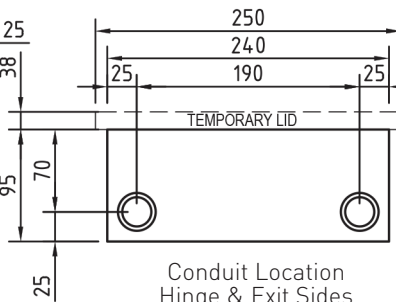

DEEP REBATED SERIES

FB2SDR / FLUSH DEEP FLOORBOX WITH STAINLESS STEEL REBATED LID

FEATURES

- Large capacity cable exit flap, with retracting lifting handle
- 304 Stainless Steel Lid

FB2SDR	
Capacity (Power)	1 x Standard Double Socket Outlet
Capacity (Data)	1 x Standard Double Data Plate
Suitable for (Data)	Cat 6A cabling
Box Size (L x W x D)	240 x 150 x 133mm
Box Material	Powdercoated Steel
Supplied with	1 x Temporary Construction Lid
Lid Size (L x W x D)	250 x 160 x 38mm
Lid Material	304 Stainless Steel
Lid Style	Flush, Square Edged, Rebated (20mm Deep)

FB2SDR / FLUSH DEEP FLOORBOX WITH STAINLESS STEEL REBATED LID

Conduit Location Box Base

Conduit Location Hinge & Exit Sides

Conduit Location Outlet Sides

Section Through Box View