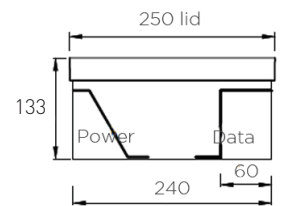

DEEP REBATED SERIES

FB2SDR / FLUSH DEEP FLOORBOX WITH STAINLESS STEEL REBATED LID

FEATURES

- Large capacity cable exit flap, with retracting lifting handle
- 304 Stainless Steel Lid

FB2SDR	
Capacity (Power)	1 x Standard Double Socket Outlet
Capacity (Data)	1 x Standard Double Data Plate
Suitable for (Data)	Cat 6A cabling
Box Size (L x W x D)	240 x 150 x 133mm
Box Material	Powdercoated Steel
Supplied with	1 x Temporary Construction Lid
Lid Size (L x W x D)	250 x 160 x 38mm
Lid Material	304 Stainless Steel
Lid Style	Flush, Square Edged, Rebated (20mm Deep)

FB2SDR / FLUSH DEEP FLOORBOX WITH STAINLESS STEEL REBATED LID

Conduit Location Box Base

Conduit Location Hinge & Exit Sides

Conduit Location Outlet Sides

Section Through Box View