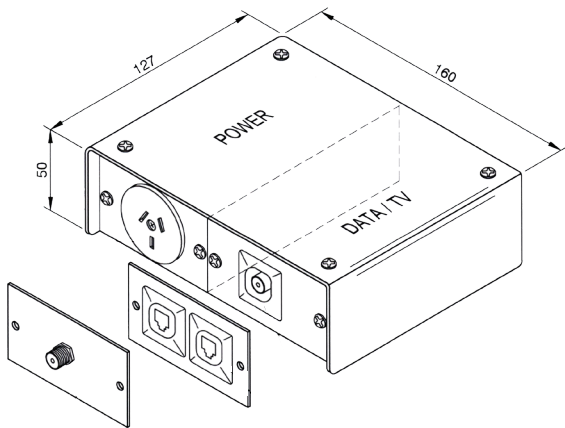

AFB3510A2DBK / BLACK ABOVE FLOOR BOX

FEATURES

- Strong powder coat steel low profile box construction
- Suitable for mounting on both floor and bench applications
- Other powder coat colours available on request

AFB3510A2DBK

Capacity (Data)	2 x Data Mounts
Capacity (Power)	1 x Auto Switched Socket Outlet
Box Size (L x W x D)	50 x 160 x 127mm
Box Type	Above Floor
Box Finish	Black Powder Coated
Box Material	Steel
Lid Material	Powder Coated Steel