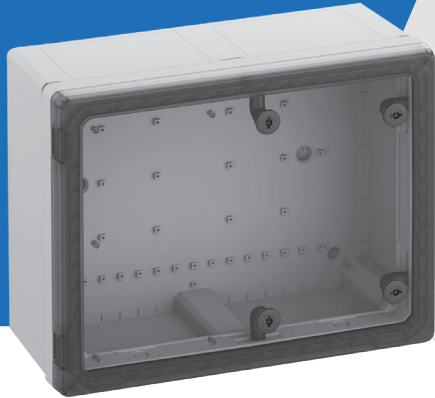

GEOS LANDSCAPE BOXES

FEATURES

- Polycarbonate transparent cover
- Industrial quality
- 3mm double-bit lockable
- Suitable for outdoor use

CODE	71144301	71174301	71175401
Overall Dimension (H x W x D) mm	300 x 400 x 180	300 x 400 x 226	400 x 500 x 226
Base Depth	95mm	140mm	140mm
Door Depth		55mm	
Cabinet Mounting		Surface	
Cabinet Material	Glass Reinforced Polycarbonate		
Cabinet Colour	Light Grey RAL7035		
Door Material	Polycarbonate		
Door Material Colour	Transparent - Tinted Grey		
Door Opening - Degree°	180°		
Number of Locks	2	2	4
Lock Type	3mm Double-Bit Lock		
IP Rating	IP66		
IK Rating	IK09		
Temperature Resistance	-35° - +80°C		
Rated Insulation Voltage	1000V a.c.		
Standards	IEC62208		