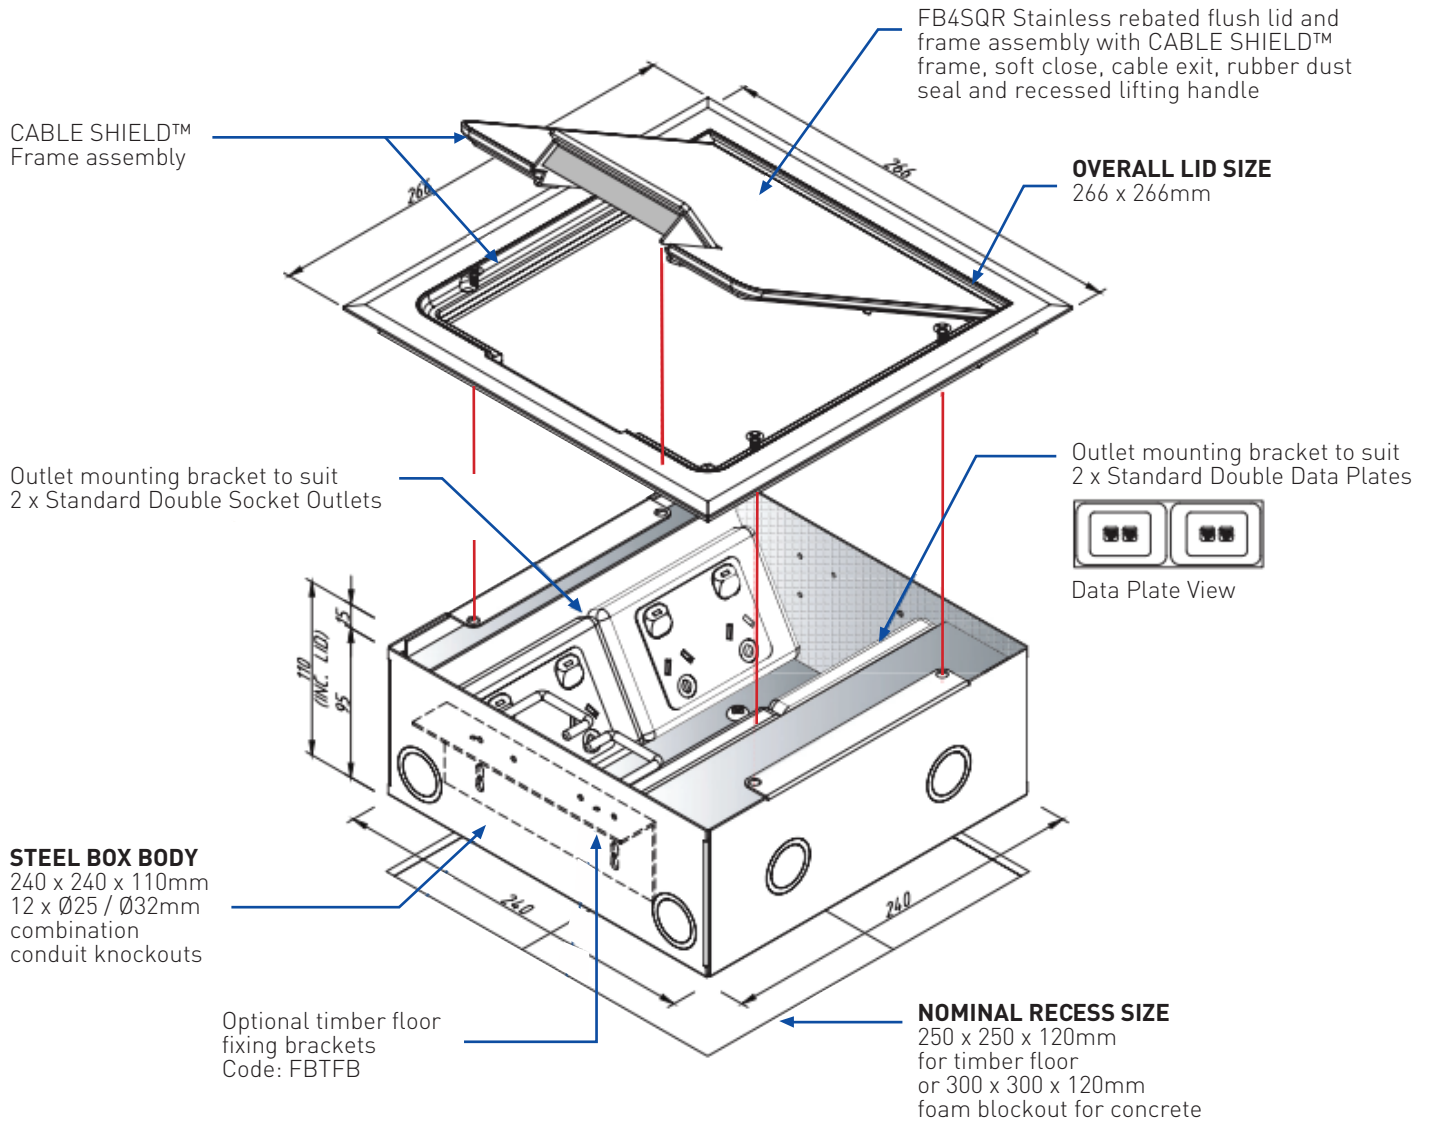

FB4SQR / FLUSH DEEP FLOORBOX WITH STAINLESS STEEL LID

FEATURES

- Large capacity cable exit flap, with retracting lifting handle
- “Cable Shield” frame assembly
- Soft close lid with option to fit cam lock
- Cable retainer for easy cable management

FB4SQR

Capacity (Power)	2 x Standard Double Socket Outlet
Capacity (Data)	2 x Standard Double Data Plates
Suitable (Data)	Cat 6A Cabling
Box Size (L x W x D)	240 x 240 x 110mm
Box Material	Powder Coated Steel
Supplied With	1 x Temporary Construction Lid
Lid Size (L x W)	266 x 266mm
Lid Material	304 Stainless Steel
Lid Style	Flush, Square Edged, Rebated (6mm Deep)

FB4SQR / FLUSH DEEP FLOORBOX WITH STAINLESS STEEL LID

Conduit Location
Box Base

Conduit Location
Hinge & Exit Sides

Conduit Location
Outlet Sides

Section Through
Box View