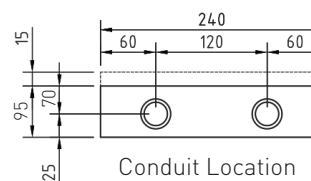

FB4SQR

Capacity (Power)	2 x Standard Double Socket Outlet
Capacity (Data)	2 x Standard Double Data Plates
Suitable (Data)	Cat 6A Cabling
Box Size (L x W x D)	240 x 240 x 110mm
Box Material	Powder Coated Steel
Supplied With	1 x Temporary Construction Lid
Lid Size (L x W)	266 x 266mm
Lid Material	304 Stainless Steel
Lid Style	Flush, Square Edged, Rebated (6mm Deep)

FB4SQR / FLUSH DEEP FLOORBOX WITH STAINLESS STEEL LID

Conduit Location
Box Base

Conduit Location
Hinge & Exit Sides

Conduit Location
Outlet Sides

Section Through
Box View