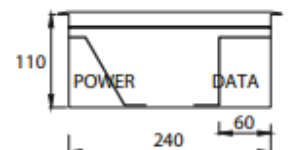

FB4SQR

Capacity (Power)	2 x Standard Double Socket Outlet
Capacity (Data)	2 x Standard Double Data Plates
Suitable (Data)	Cat 6A Cabling
Box Size (L x W x D)	240 x 240 x 110mm
Box Material	Powder Coated Steel
Supplied With	1 x Temporary Construction Lid
Lid Size (L x W)	266 x 266mm
Lid Material	304 Stainless Steel
Lid Style	Flush, Square Edged, Rebated (6mm Deep)

FB4SQR / FLUSH DEEP FLOORBOX WITH STAINLESS STEEL LID

Conduit Location
Box Base

Conduit Location
Hinge & Exit Sides

Conduit Location
Outlet Sides

Section Through
Box View