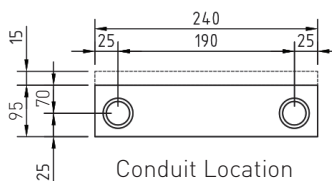

Conduit Location
Hinge & Exit Sides