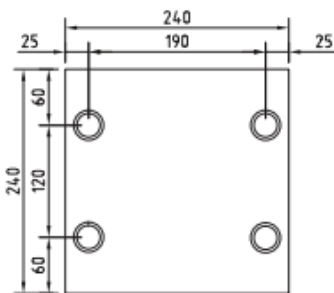

FB4SQR / FLUSH DEEP FLOORBOX WITH STAINLESS STEEL LID

FEATURES

- Large capacity cable exit flap, with retracting lifting handle
- “Cable Shield” frame assembly
- Soft close lid with option to fit cam lock
- Cable retainer for easy cable management

FB4SQR

Capacity (Power)	2 x Standard Double Socket Outlet
Capacity (Data)	2 x Standard Double Data Plates
Suitable (Data)	Cat 6A Cabling
Box Size (L x W x D)	240 x 240 x 110mm
Box Material	Powder Coated Steel
Supplied With	1 x Temporary Construction Lid
Lid Size (L x W)	266 x 266mm
Lid Material	304 Stainless Steel
Lid Style	Flush, Square Edged, Rebated (6mm Deep)

FB4SQR / FLUSH DEEP FLOORBOX WITH STAINLESS STEEL LID

Conduit Location
Box Base

Conduit Location
Hinge & Exit Sides

Conduit Location
Outlet Sides

Section Through
Box View