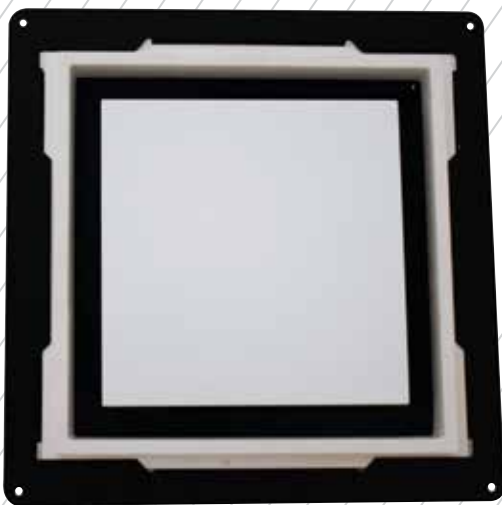

VYNCO

Christchurch Office
388-396 Tuam Street, Phillipstown,
Christchurch 8011
P (+64) 3 379 9283 F (+64) 3 379 6838
E sales@vynco.co.nz

Auckland Office
9 Levene Place, Mt Wellington,
Auckland 1061
P (+64) 9 525 6051 F (+64) 9 525 5799
E sales@vynco.co.nz