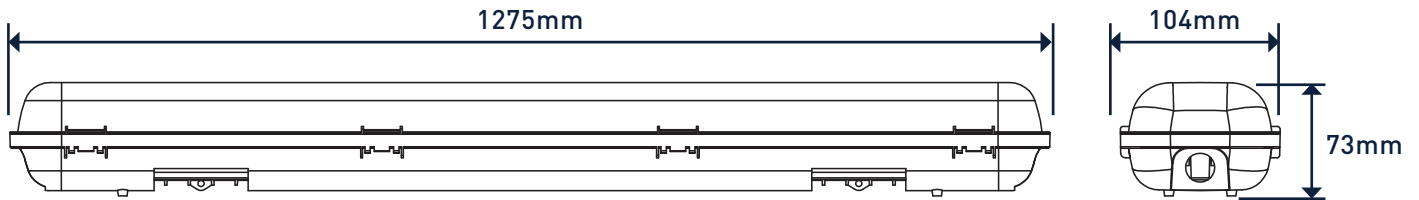

DIMENSIONS:

MOORE546 & MOORE5

MOORE446

PHOTOMETRICS:

MOORE5 - 4000K

MOORE446 - 4000K

MOORE446 - 6500K