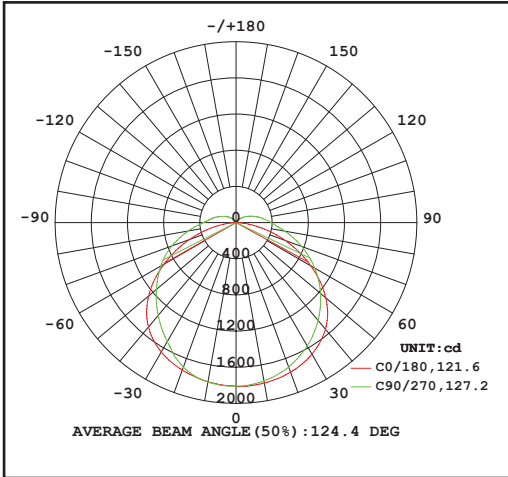

## DIMENSIONS:

## PHOTOMETRICS:

## PHOTOMETRICS:

MOORE546 - 4000K

MOORE546 - 6500K