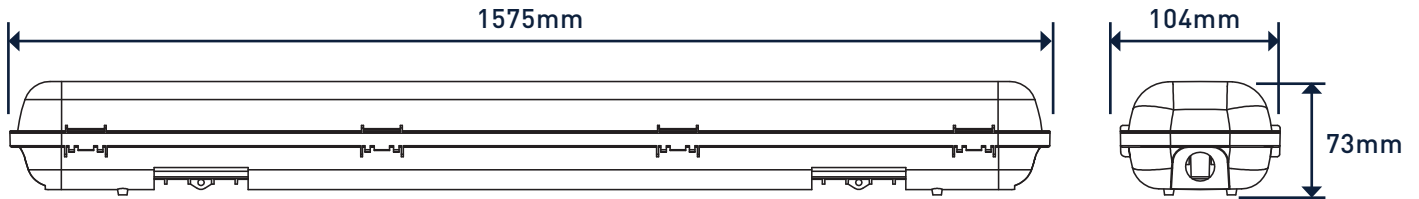

DIMENSIONS:

MOORE546 & MOORE5