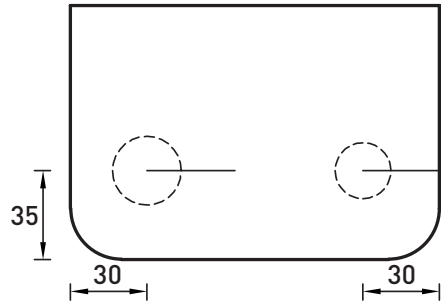

**STRONG AND DURABLE COMPACT CAST ALLOY COVERS**

**SINGLE POWER OUTLET**

**MODERN STYLING WITH SLEEK SATIN SILVER APPEARANCE**

**LID SIZE:** 120 x 120 mm  
**BOX BODY SIZE:** 100 X 100 X 90 mm deep  
**SUPPLIED WITH:** 1 Power Outlet  
**MATERIAL FINISH:** Satin Alloy Cover

**FFOB-120 ASSEMBLY**

**CLOSED POSITION**

**OPEN POSITION**

All dimension quoted are nominal only. Drawings, images and text are for illustrative purposes only and product details and dimensions are subject to change without notice.