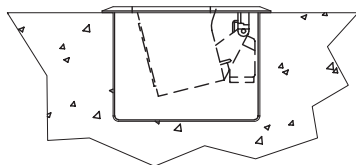

**STRONG AND DURABLE COMPACT CAST ALLOY COVERS**

**SINGLE POWER OUTLET**

**MODERN STYLING WITH SLEEK SATIN SILVER APPEARANCE**

**LID SIZE:** 120 x 120 mm  
**BOX BODY SIZE:** 100 X 100 X 90 mm deep  
**SUPPLIED WITH:** 1 Power Outlet  
**MATERIAL FINISH:** Satin Alloy Cover

**FFOB-120 ASSEMBLY**

**CLOSED POSITION**

**OPEN POSITION**

All dimension quoted are nominal only. Drawings, images and text are for illustrative purposes only and product details and dimensions are subject to change without notice.