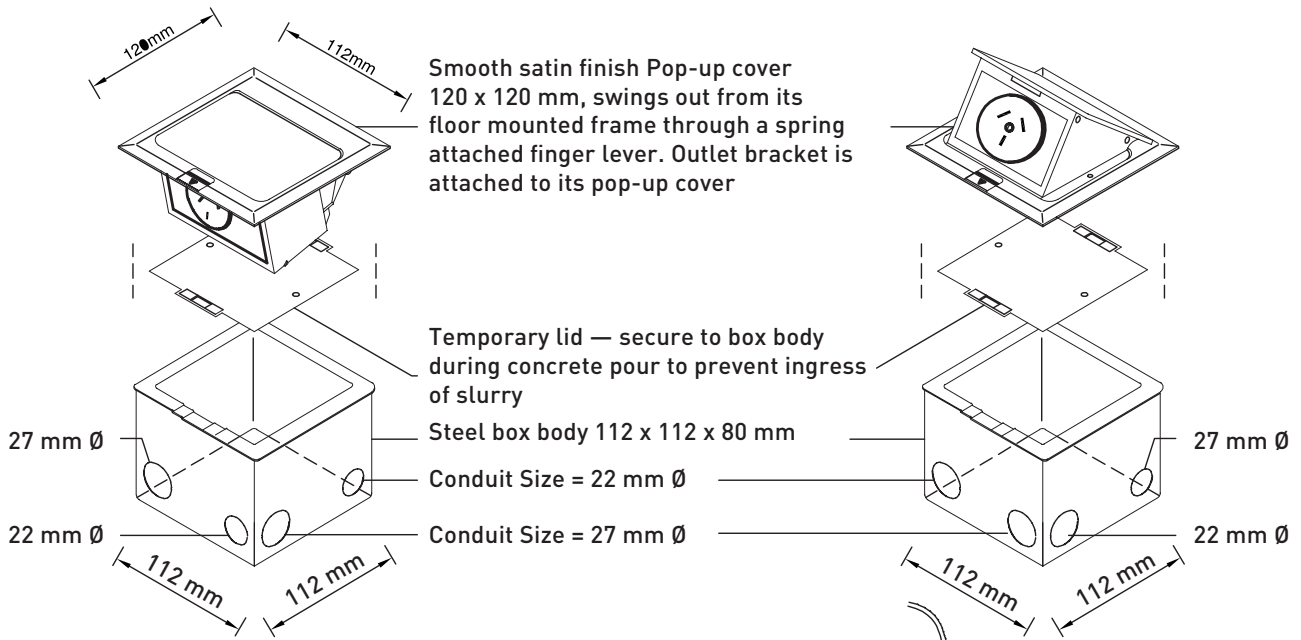

**STRONG AND DURABLE COMPACT CAST ALLOY COVERS**

**SINGLE POWER OUTLET**

**MODERN STYLING WITH SLEEK SATIN SILVER APPEARANCE**

**LID SIZE:** 120 x 120 mm  
**BOX BODY SIZE:** 100 X 100 X 90 mm deep  
**SUPPLIED WITH:** 1 Power Outlet  
**MATERIAL FINISH:** Satin Alloy Cover

**FFOB-120 ASSEMBLY**

**CLOSED POSITION**

**OPEN POSITION**

All dimension quoted are nominal only. Drawings, images and text are for illustrative purposes only and product details and dimensions are subject to change without notice.