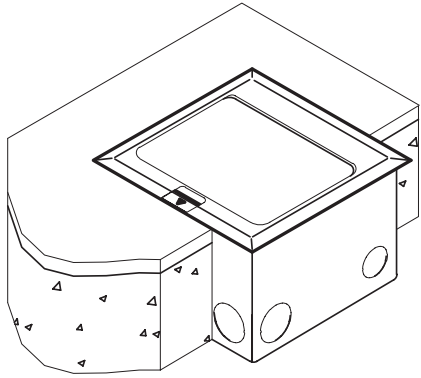

**STRONG AND DURABLE COMPACT CAST ALLOY COVERS**

**SINGLE POWER OUTLET**

**MODERN STYLING WITH SLEEK SATIN SILVER APPEARANCE**

**LID SIZE:** 120 x 120 mm  
**BOX BODY SIZE:** 100 X 100 X 90 mm deep  
**SUPPLIED WITH:** 1 Power Outlet  
**MATERIAL FINISH:** Satin Alloy Cover

**FFOB-120 ASSEMBLY**

**CLOSED POSITION**

**OPEN POSITION**

All dimension quoted are nominal only. Drawings, images and text are for illustrative purposes only and product details and dimensions are subject to change without notice.