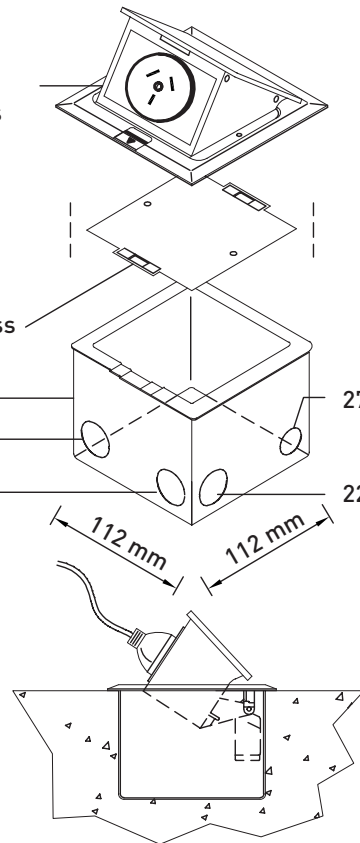

# FFOB-120 POP-UP OUTLETS

- Pop them up when you need them — tuck them away when you don't.
- Suitable for installation within: board room tables; desks; counters; walls; ceilings. Not recommended for high use areas when in ground.
- Bring power to open-plans areas without extension cords.
- Versatile, practical for schools, workstations, meeting rooms.

**STRONG AND DURABLE COMPACT CAST ALLOY COVERS**

**SINGLE POWER OUTLET**

**MODERN STYLING WITH SLEEK SATIN SILVER APPEARANCE**

**LID SIZE:** 120 x 120 mm  
**BOX BODY SIZE:** 100 X 100 X 90 mm deep  
**SUPPLIED WITH:** 1 Power Outlet  
**MATERIAL FINISH:** Satin Alloy Cover

**FFOB-120 ASSEMBLY**

**CLOSED POSITION**

**OPEN POSITION**

All dimension quoted are nominal only. Drawings, images and text are for illustrative purposes only and product details and dimensions are subject to change without notice.