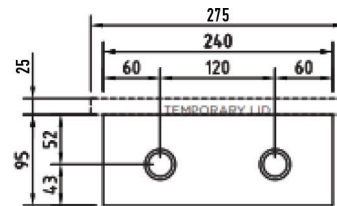

FB4SHD	
Capacity (Power)	2 x Standard Double Socket Outlets
Capacity (Data)	2 x Standard Double Data Plates
Suitable (Data)	Cat 6A Cabling
Box Size (L x W x D)	240 x 240 x 120mm
Box Material	Powder Coated Steel
Supplied with	1 x Temporary Construction Lid
Lid Size (L x W x D)	275 x 275 x 25mm
Lid Material	304 Stainless Steel
Lid Style	Flush, Square Edged

FB4SHD / FLUSH DEEP FLOORBOX WITH STAINLESS STEEL LID

Conduit Location Box Base

Conduit Location Hinge & Exit Sides

Conduit Location Outlet Sides

Section Through Box View