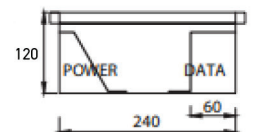

FB4SHD	
Capacity (Power)	2 x Standard Double Socket Outlets
Capacity (Data)	2 x Standard Double Data Plates
Suitable (Data)	Cat 6A Cabling
Box Size (L x W x D)	240 x 240 x 120mm
Box Material	Powder Coated Steel
Supplied with	1 x Temporary Construction Lid
Lid Size (L x W x D)	275 x 275 x 25mm
Lid Material	304 Stainless Steel
Lid Style	Flush, Square Edged

FB4SHD / FLUSH DEEP FLOORBOX WITH STAINLESS STEEL LID

Conduit Location Box Base

Conduit Location Hinge & Exit Sides

Conduit Location Outlet Sides

Section Through Box View