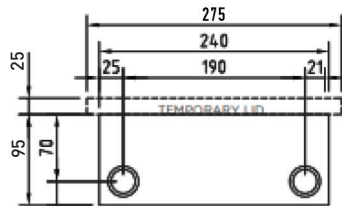

Conduit Location Hinge & Exit Sides