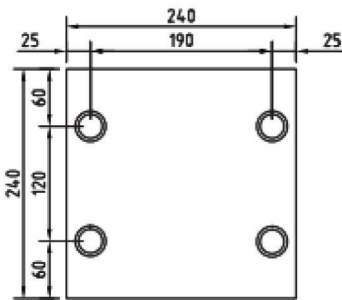

HEAVY DUTY SERIES

FB4SHD / FLUSH DEEP FLOORBOX WITH STAINLESS STEEL LID

FEATURES

- Large capacity cable exit flap, with retracting lifting handle
- “Cable Shield” frame assembly
- Soft close lid with option to fit cam lock
- Heavy duty capability

FB4SHD	
Capacity (Power)	2 x Standard Double Socket Outlets
Capacity (Data)	2 x Standard Double Data Plates
Suitable (Data)	Cat 6A Cabling
Box Size (L x W x D)	240 x 240 x 120mm
Box Material	Powder Coated Steel
Supplied with	1 x Temporary Construction Lid
Lid Size (L x W x D)	275 x 275 x 25mm
Lid Material	304 Stainless Steel
Lid Style	Flush, Square Edged

FB4SHD / FLUSH DEEP FLOORBOX WITH STAINLESS STEEL LID

Conduit Location Box Base

Conduit Location Hinge & Exit Sides

Conduit Location Outlet Sides

Section Through Box View