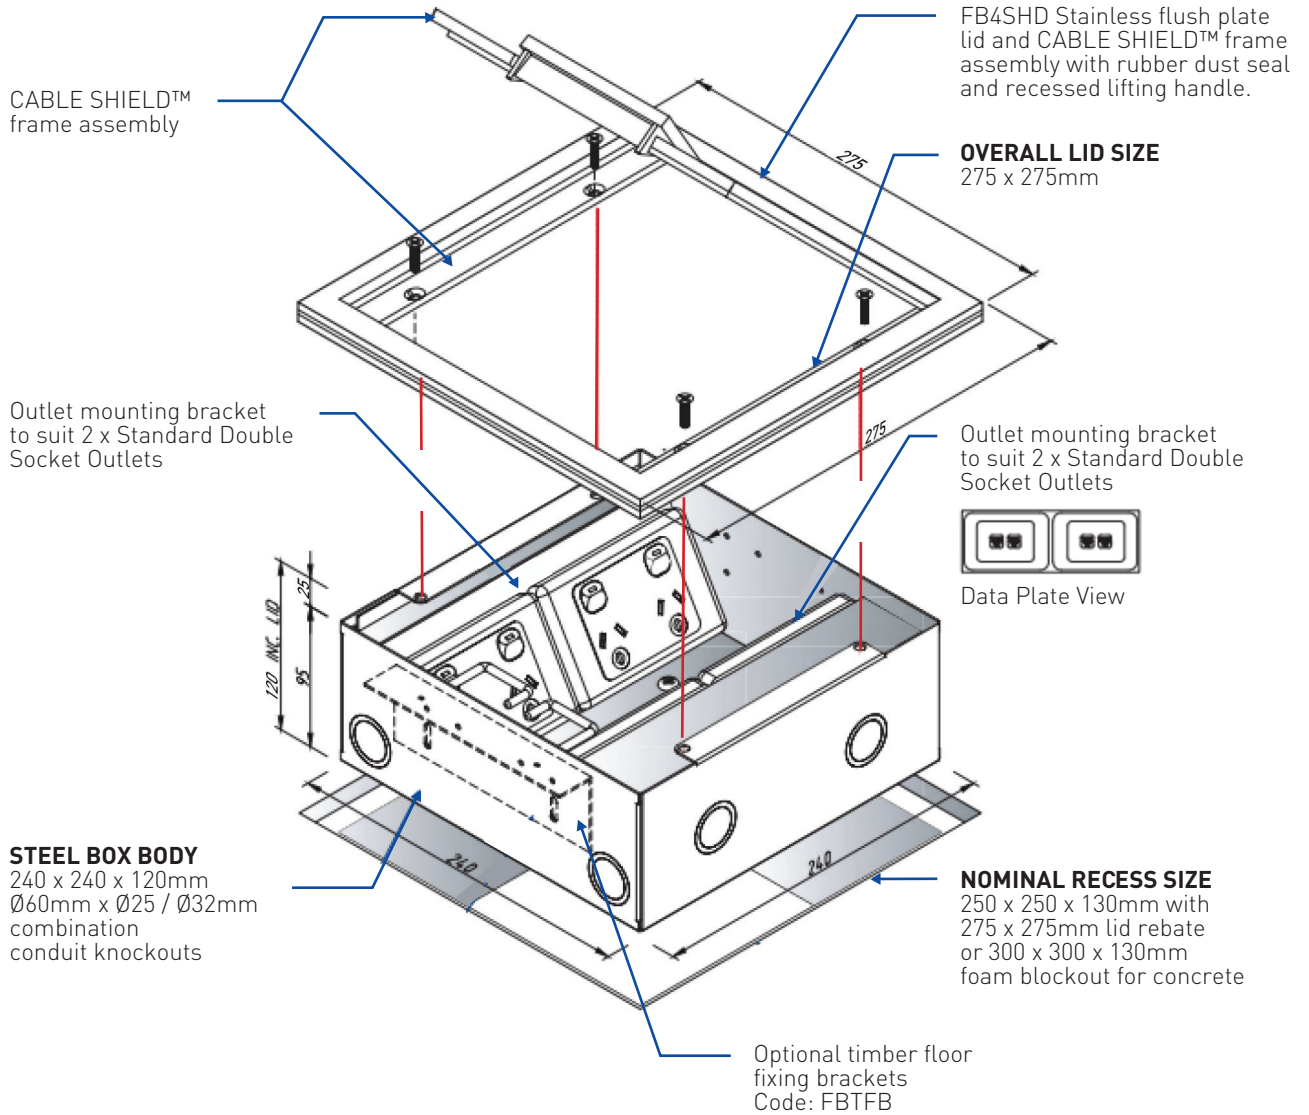

HEAVY DUTY SERIES

FB4SHD / FLUSH DEEP FLOORBOX WITH STAINLESS STEEL LID

FEATURES

- Large capacity cable exit flap, with retracting lifting handle
- “Cable Shield” frame assembly
- Soft close lid with option to fit cam lock
- Heavy duty capability

FB4SHD	
Capacity (Power)	2 x Standard Double Socket Outlets
Capacity (Data)	2 x Standard Double Data Plates
Suitable (Data)	Cat 6A Cabling
Box Size (L x W x D)	240 x 240 x 120mm
Box Material	Powder Coated Steel
Supplied with	1 x Temporary Construction Lid
Lid Size (L x W x D)	275 x 275 x 25mm
Lid Material	304 Stainless Steel
Lid Style	Flush, Square Edged

FB4SHD / FLUSH DEEP FLOORBOX WITH STAINLESS STEEL LID

Conduit Location Box Base

Conduit Location Hinge & Exit Sides

Conduit Location Outlet Sides

Section Through Box View