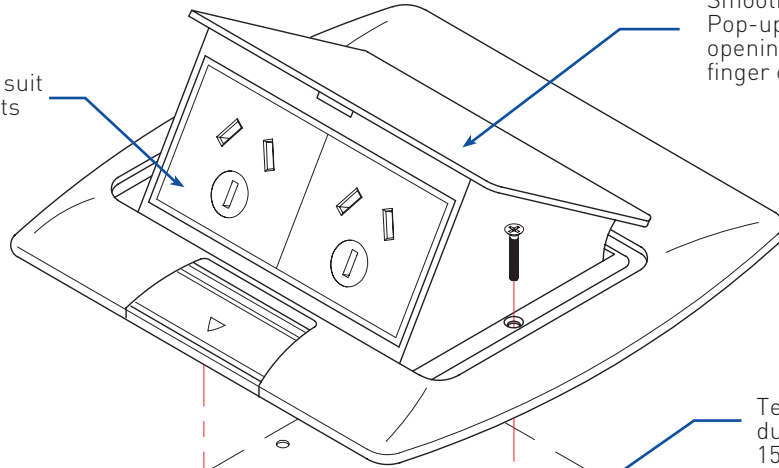

FB120 / POP-UP OUTLET DESK BOX

Outlet Mounting Brackets to suit
2 x Auto Switch Socket Outlets

Smooth satin finish cast alloy
Pop-up lid assembly with soft action
opening damper with spring loaded
finger catch

Temporary lid
during construction
15mm thickness

Pressed steel box body
120 x 120 x 65mm deep
7 x Ø 20mm and 6 x Ø 25mm
conduit knockouts