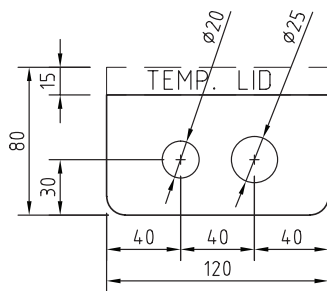

#### FB120

Capacity (Power)	2 x Auto Switched Socket Outlets
Box Size (L x W x D)	120 x 120 x 80mm
Box Shape	Square
Box Type	Pop-up
Lid Size (L x W)	155 x 145mm
Lid Position	Surface Lid
Lid Material	Satin Alloy
Lid Style	Surface - Popup - Bevelled Edge

Temporary lid  
during construction  
15mm thickness

Pressed steel box body  
120 x 120 x 65mm deep  
7 x Ø 20mm and 6 x Ø 25mm  
conduit knockouts

**NOMINAL RECESS SIZE**  
120 x 120 x 80mm deep or  
150 x 150 x 90mm foam blockout