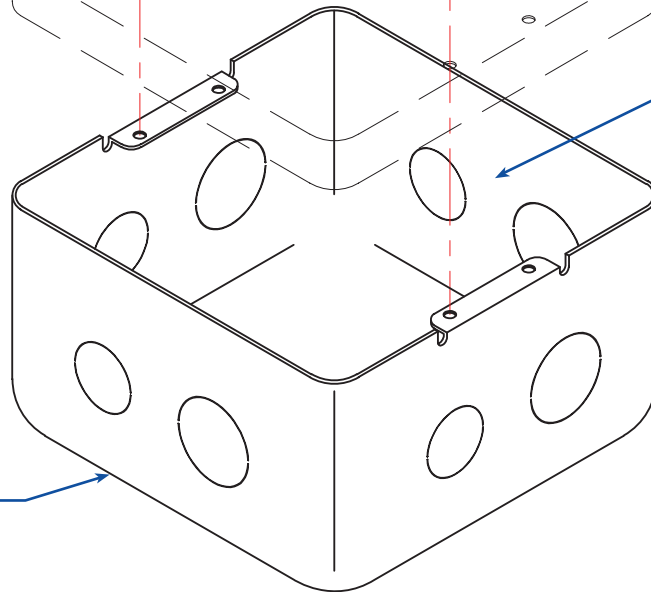

#### FB120

Capacity (Power)	2 x Auto Switched Socket Outlets
Box Size (L x W x D)	120 x 120 x 80mm
Box Shape	Square
Box Type	Pop-up
Lid Size (L x W)	155 x 145mm
Lid Position	Surface Lid
Lid Material	Satin Alloy
Lid Style	Surface - Popup - Bevelled Edge

### FB120 / POP-UP OUTLET DESK BOX

Outlet Mounting Brackets to suit  
2 x Auto Switch Socket Outlets

Smooth satin finish cast alloy  
Pop-up lid assembly with soft action  
opening damper with spring loaded  
finger catch

Temporary lid  
during construction  
15mm thickness

Pressed steel box body  
120 x 120 x 65mm deep  
7 x Ø 20mm and 6 x Ø 25mm  
conduit knockouts

**NOMINAL RECESS SIZE**  
120 x 120 x 80mm deep or  
150 x 150 x 90mm foam blockout

Conduit Location  
To Sides (Typ.)

Conduit Location  
Box Base