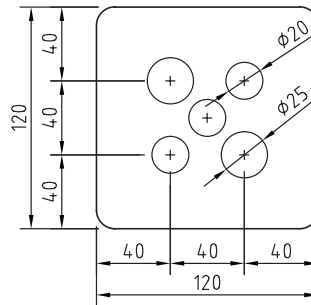

#### FB120

Capacity (Power)	2 x Auto Switched Socket Outlets
Box Size (L x W x D)	120 x 120 x 80mm
Box Shape	Square
Box Type	Pop-up
Lid Size (L x W)	155 x 145mm
Lid Position	Surface Lid
Lid Material	Satin Alloy
Lid Style	Surface - Popup - Bevelled Edge

Temporary lid  
during construction  
15mm thickness

Pressed steel box body  
120 x 120 x 65mm deep  
7 x Ø 20mm and 6 x Ø 25mm  
conduit knockouts

**NOMINAL RECESS SIZE**  
120 x 120 x 80mm deep or  
150 x 150 x 90mm foam blockout

Conduit Location  
To Sides (Typ.)

Conduit Location  
Box Base