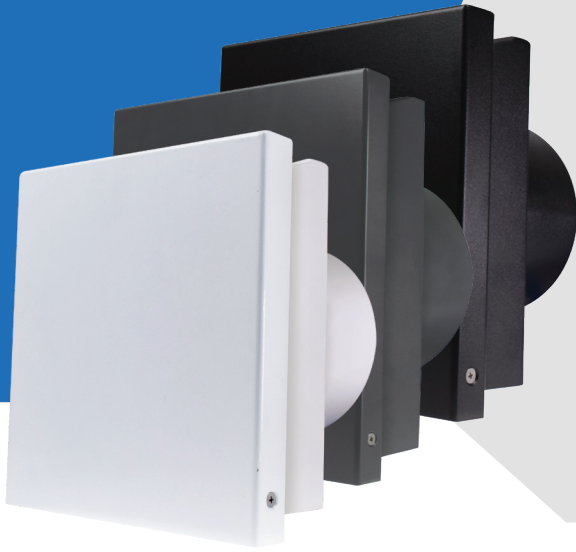

Depth 190mm

Spigot Cutout Diameter 140mm

Duct Size 125mm

Unit Weight 0.75kg

FOLEY115 EXTERNAL COWL GRILLE

FEATURES

- Custom powder coating available
- Robust aluminium construction

FOLEY115W