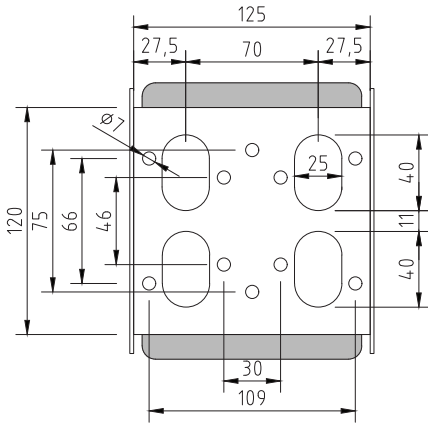

AFB20SS / STAINLESS STEEL ABOVE FLOOR BOX

FEATURES

- Strong stainless steel box construction
- Suitable for mounting on both floor and bench applications
- Other powder coat colours available on request

AFB20SS

Capacity (Power) 1 x Standard Double Socket Outlet

Capacity (Data) 1 x Standard Double Data Plate

Box Size (L x W x D) 110 x 125 x 120mm

Box Type Above Floor

Box Material Stainless Steel – 304 No. 4