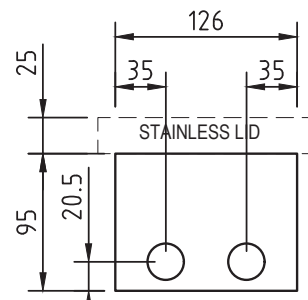

FB149

Capacity (Power)	1 x Standard Double Socket Outlet
Capacity (Data)	1 x 3-Gang Architrave Data Plate
Box Size (L x W x D)	135 x 126 x 120mm
Box Material	Powder Coated Steel
Lid Size (L x W X D)	150 x 150 x 25mm
Lid Finish	Stainless Steel
Lid Material	Stainless Steel
Lid Style	Flush, Square Edge, Rebated (20mm)

FB149 / FLUSH DEEP FLOORBOX WITH STAINLESS STEEL REBATED LID

Conduit Location
Box Base

Conduit Location
Long Sides

Conduit Location
Short (Hinge & Exit) Sides