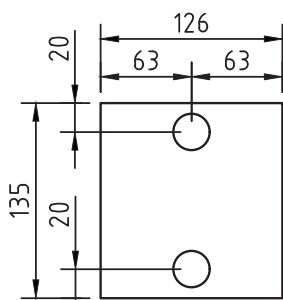

FB149 / FLUSH DEEP FLOORBOX WITH STAINLESS STEEL REBATED LID

FEATURES

- Compact and stylish Stainless Steel floor box with 20mm rebate for tile/timber flooring
- Cable exit flap allows cords out of the box when in use

FB149

Capacity (Power)	1 x Standard Double Socket Outlet
Capacity (Data)	1 x 3-Gang Architrave Data Plate
Box Size (L x W x D)	135 x 126 x 120mm
Box Material	Powder Coated Steel
Lid Size (L x W X D)	150 x 150 x 25mm
Lid Finish	Stainless Steel
Lid Material	Stainless Steel
Lid Style	Flush, Square Edge, Rebated (20mm)

FB149 / FLUSH DEEP FLOORBOX WITH STAINLESS STEEL REBATED LID

Conduit Location
Box Base

Conduit Location
Long Sides

Conduit Location
Short (Hinge & Exit) Sides