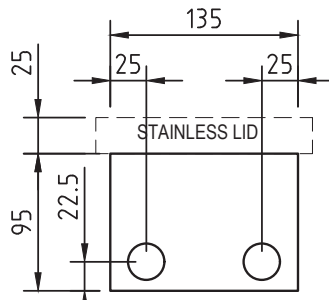

FB149 / FLUSH DEEP FLOORBOX WITH STAINLESS STEEL REBATED LID

FEATURES

- Compact and stylish Stainless Steel floor box with 20mm rebate for tile/timber flooring
- Cable exit flap allows cords out of the box when in use

FB149

Capacity (Power)	1 x Standard Double Socket Outlet
Capacity (Data)	1 x 3-Gang Architrave Data Plate
Box Size (L x W x D)	135 x 126 x 120mm
Box Material	Powder Coated Steel
Lid Size (L x W X D)	150 x 150 x 25mm
Lid Finish	Stainless Steel
Lid Material	Stainless Steel
Lid Style	Flush, Square Edge, Rebated (20mm)

FB149 / FLUSH DEEP FLOORBOX WITH STAINLESS STEEL REBATED LID

Conduit Location
Box Base

Conduit Location
Long Sides

Conduit Location
Short (Hinge & Exit) Sides