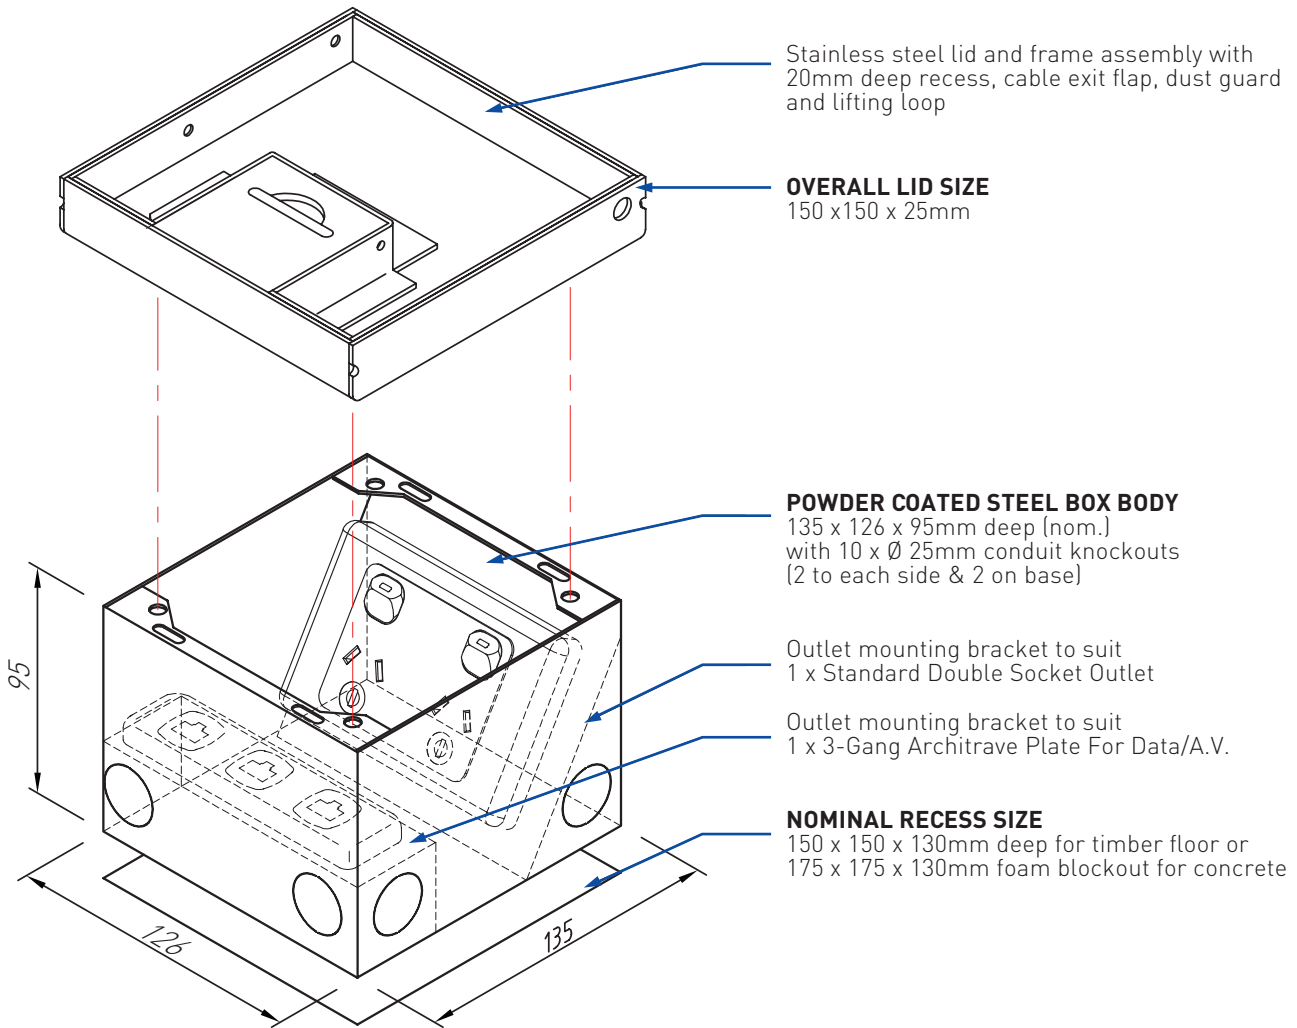

FB149 / FLUSH DEEP FLOORBOX WITH STAINLESS STEEL REBATED LID

FEATURES

- Compact and stylish Stainless Steel floor box with 20mm rebate for tile/timber flooring
- Cable exit flap allows cords out of the box when in use

FB149

Capacity (Power)	1 x Standard Double Socket Outlet
Capacity (Data)	1 x 3-Gang Architrave Data Plate
Box Size (L x W x D)	135 x 126 x 120mm
Box Material	Powder Coated Steel
Lid Size (L x W X D)	150 x 150 x 25mm
Lid Finish	Stainless Steel
Lid Material	Stainless Steel
Lid Style	Flush, Square Edge, Rebated (20mm)

FB149 / FLUSH DEEP FLOORBOX WITH STAINLESS STEEL REBATED LID

Conduit Location
Box Base

Conduit Location
Long Sides

Conduit Location
Short (Hinge & Exit) Sides