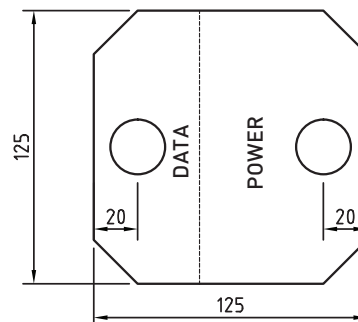

Conduit Location
Box Base