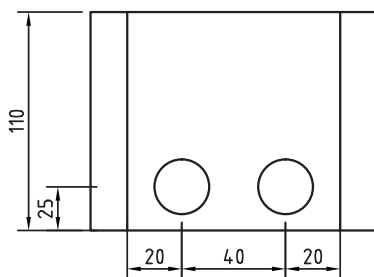

FB175 / DEEP FLOORBOX WITH ROUND STAINLESS STEEL LID

Conduit Location
Hinge & Exit Sides