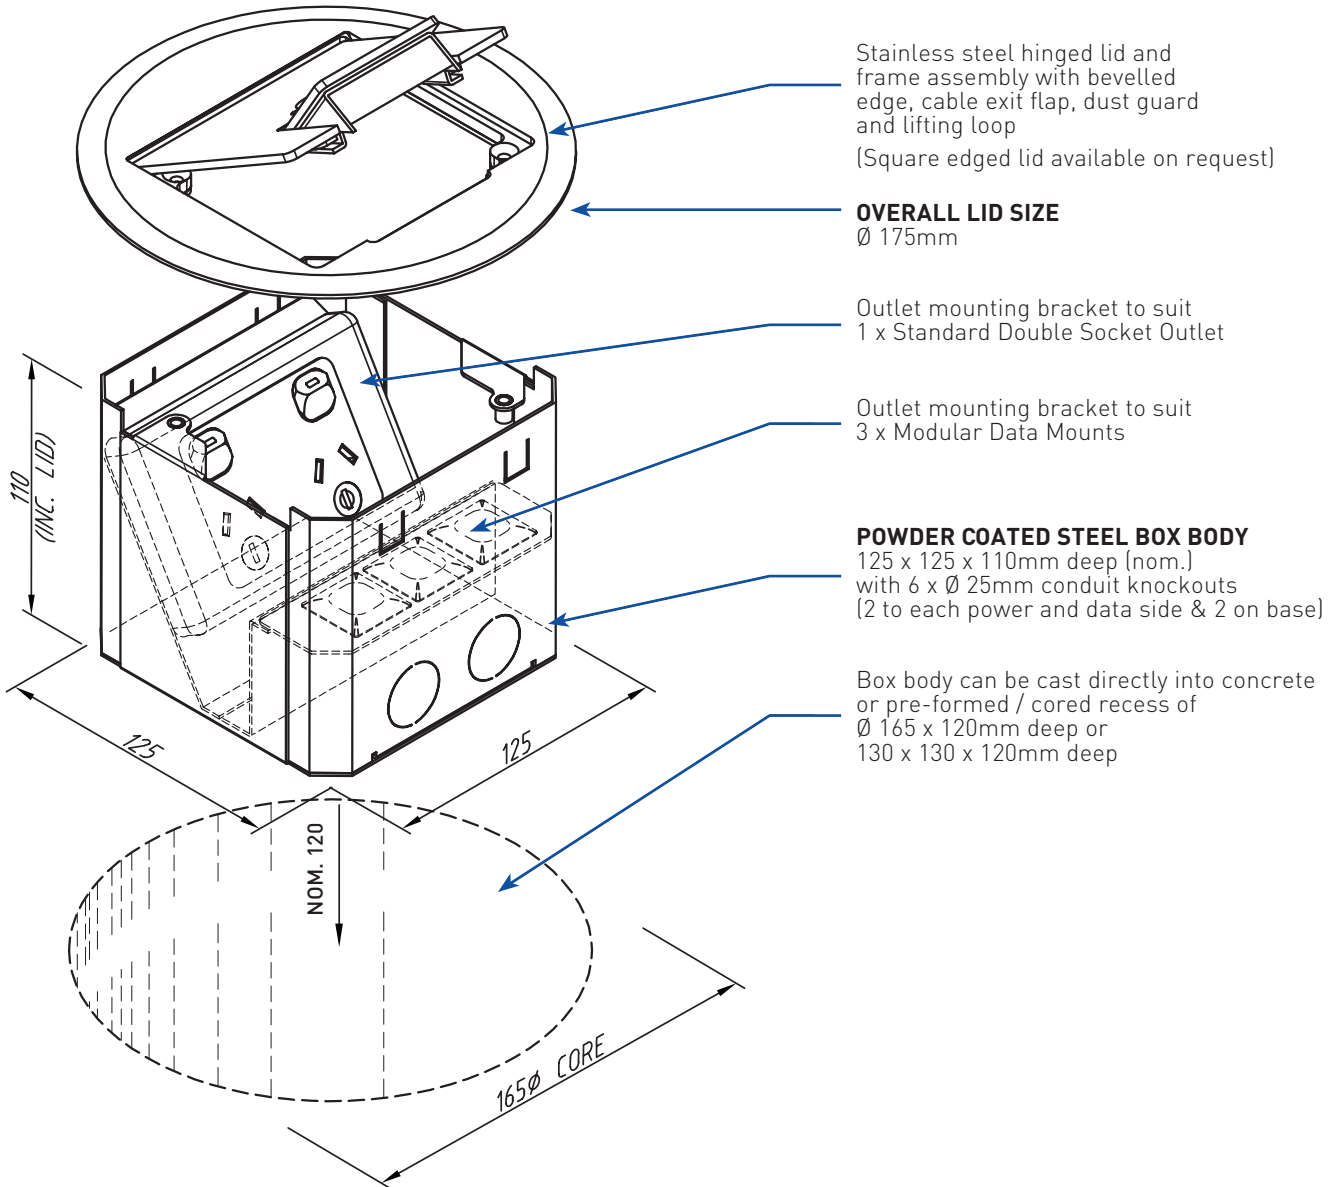

FB175 / DEEP FLOORBOX WITH ROUND STAINLESS STEEL LID

FEATURES

- Stainless Steel surface floor box with round lid providing power to open plan areas
- Cable exit flap allows cords out of the box when in use
- Compact and stylish

FB175

Capacity (Power) 1 x Standard Double Socket Outlet

Capacity (Data) 3 x Data Mounts

Box Size (L x W x D) 125 x 125 x 110mm

Box Material Powder Coated Steel

Lid Size Ø 175mm

Lid Style Surface, Bevelle Edge

Lid Material Stainless Steel

FB175 / DEEP FLOORBOX WITH ROUND STAINLESS STEEL LID

Conduit Location
Hinge & Exit Sides

Conduit Location
Box Base