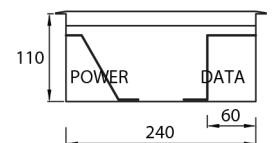

#### FB2P

Capacity (Power)	1 x Standard Double Socket Outlet
Capacity (Data)	1 x Standard Double Data Plate
Suitable For (Data)	Cat 6A Cabling Row
Box Size (L x W x D)	240 x 150 x 110mm
Supplied With	1 x Temporary Construction Lid
Lid Size (L x W)	266 x 176mm
Lid Finish	Grey
Lid Material	Polymide
Lid Style	Surface, Bevelled Edge, Rebated (7mm)

### FB2P / 7MM REBATED POLYIMIDE DEEP FLUSH FLOOR BOX

Conduit Location  
Box Base

Conduit Location  
Hinge & Exit Sides

Conduit Location  
Outlet Sides

Section Through  
Box View