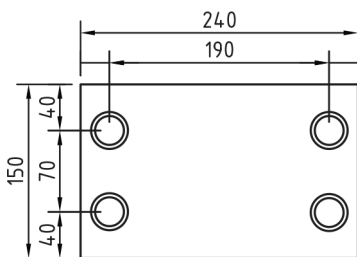

#### FB2P

Capacity (Power)	1 x Standard Double Socket Outlet
Capacity (Data)	1 x Standard Double Data Plate
Suitable For (Data)	Cat 6A Cabling Row
Box Size (L x W x D)	240 x 150 x 110mm
Supplied With	1 x Temporary Construction Lid
Lid Size (L x W)	266 x 176mm
Lid Finish	Grey
Lid Material	Polymide
Lid Style	Surface, Bevelled Edge, Rebated (7mm)

### FB2P / 7MM REBATED POLYIMIDE DEEP FLUSH FLOOR BOX

Conduit Location  
Box Base

Conduit Location  
Hinge & Exit Sides

Conduit Location  
Outlet Sides

Section Through  
Box View