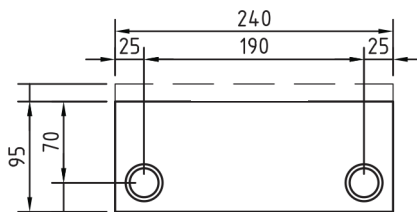

Conduit Location
Hinge & Exit Sides