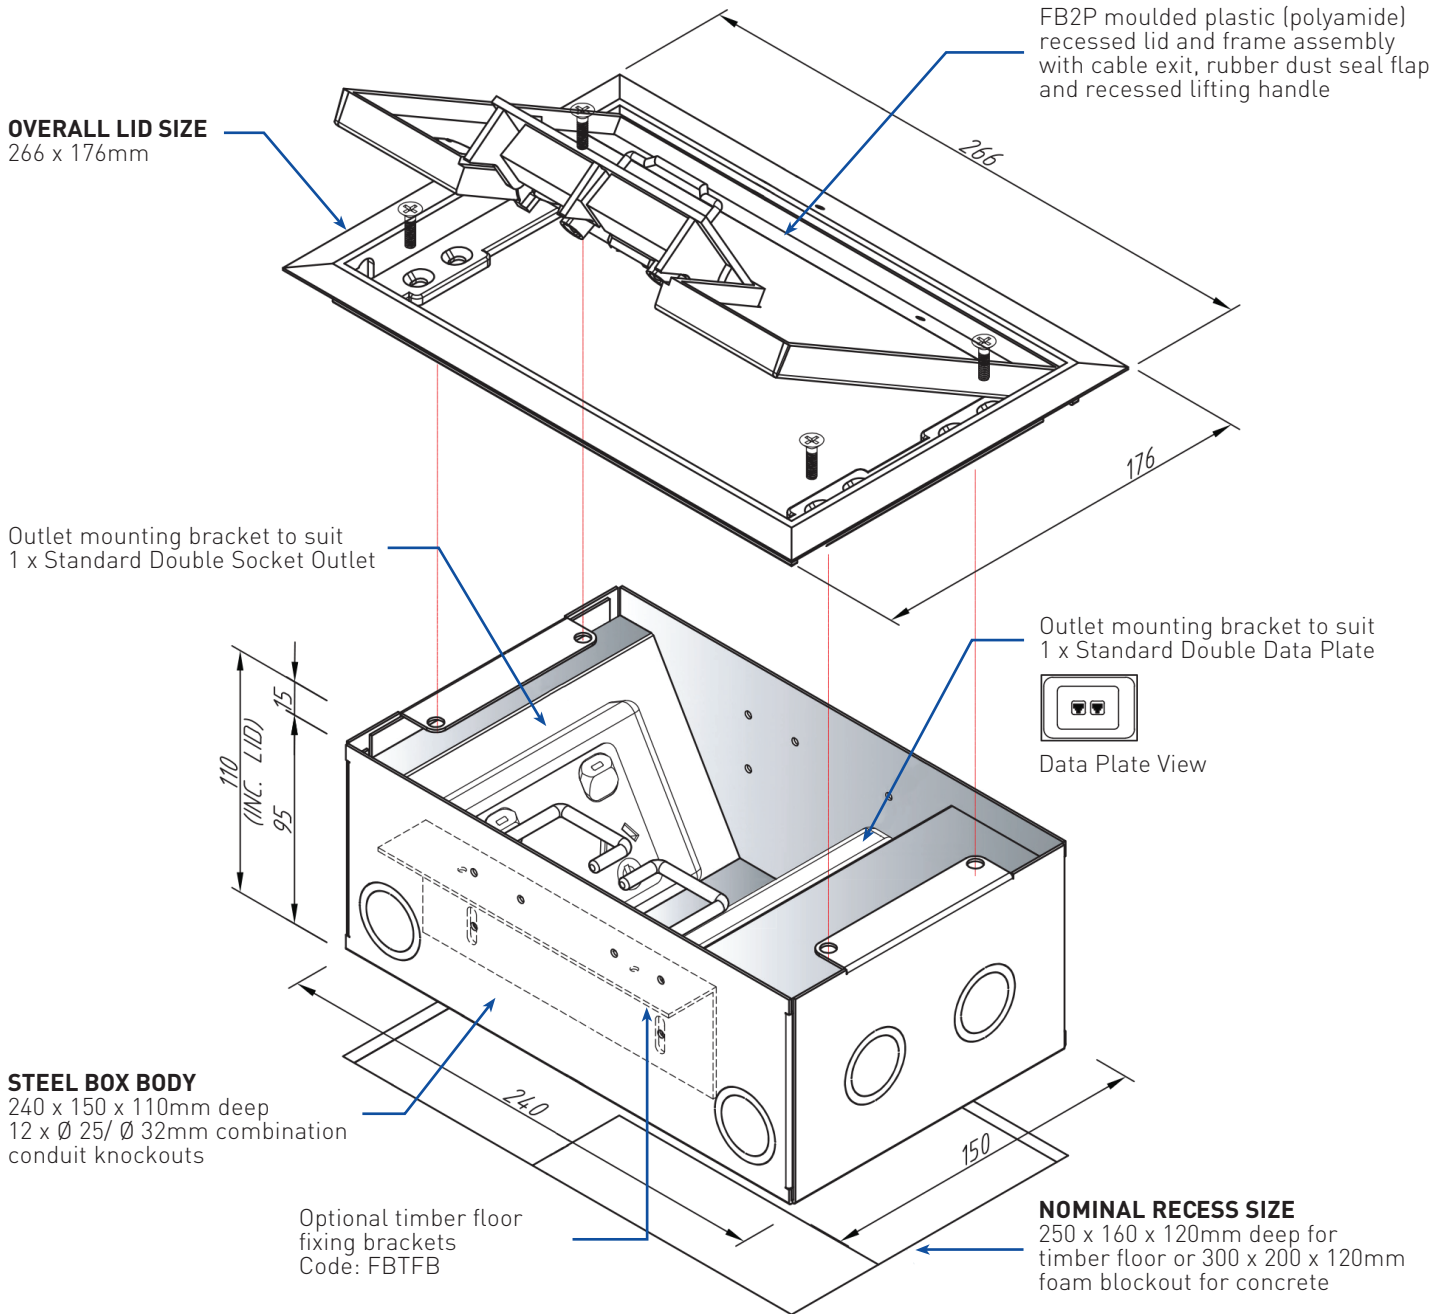

### FB2P / 7MM REBATED POLYIMIDE DEEP FLUSH FLOOR BOX

#### FEATURES

- Robust floor box with reversible low profile lid
- Large capacity exit flap with retracting handle
- Modular box body and lid design, interchangeable with stainless and other lids in the floor box range

#### FB2P

Capacity (Power)	1 x Standard Double Socket Outlet
Capacity (Data)	1 x Standard Double Data Plate
Suitable For (Data)	Cat 6A Cabling Row
Box Size (L x W x D)	240 x 150 x 110mm
Supplied With	1 x Temporary Construction Lid
Lid Size (L x W)	266 x 176mm
Lid Finish	Grey
Lid Material	Polymide
Lid Style	Surface, Bevelled Edge, Rebated (7mm)

### FB2P / 7MM REBATED POLYIMIDE DEEP FLUSH FLOOR BOX

Conduit Location  
Box Base

Conduit Location  
Hinge & Exit Sides

Conduit Location  
Outlet Sides

Section Through  
Box View