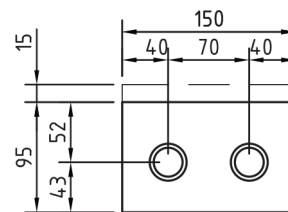

#### FB2P

Capacity (Power)	1 x Standard Double Socket Outlet
Capacity (Data)	1 x Standard Double Data Plate
Suitable For (Data)	Cat 6A Cabling Row
Box Size (L x W x D)	240 x 150 x 110mm
Supplied With	1 x Temporary Construction Lid
Lid Size (L x W)	266 x 176mm
Lid Finish	Grey
Lid Material	Polymide
Lid Style	Surface, Bevelled Edge, Rebated (7mm)

### FB2P / 7MM REBATED POLYIMIDE DEEP FLUSH FLOOR BOX

Conduit Location  
Box Base

Conduit Location  
Hinge & Exit Sides

Conduit Location  
Outlet Sides

Section Through  
Box View