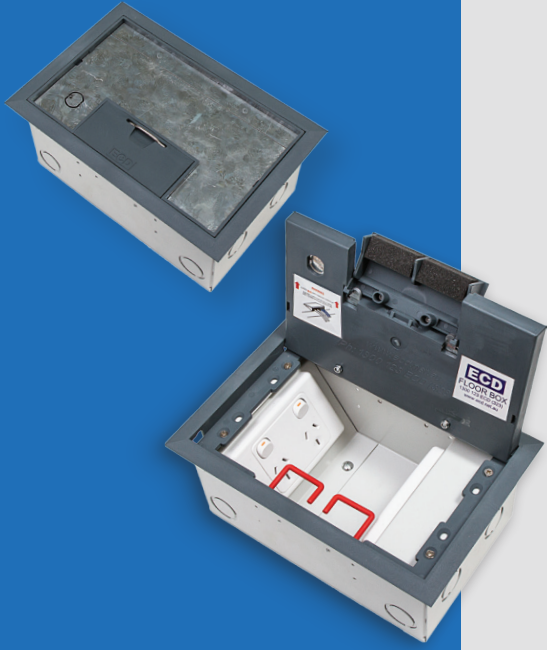

### FB2P / 7MM REBATED POLYIMIDE DEEP FLUSH FLOOR BOX

#### FEATURES

- Robust floor box with reversible low profile lid
- Large capacity exit flap with retracting handle
- Modular box body and lid design, interchangeable with stainless and other lids in the floor box range

#### FB2P

Capacity (Power)	1 x Standard Double Socket Outlet
Capacity (Data)	1 x Standard Double Data Plate
Suitable For (Data)	Cat 6A Cabling Row
Box Size (L x W x D)	240 x 150 x 110mm
Supplied With	1 x Temporary Construction Lid
Lid Size (L x W)	266 x 176mm
Lid Finish	Grey
Lid Material	Polymide
Lid Style	Surface, Bevelled Edge, Rebated (7mm)

### FB2P / 7MM REBATED POLYIMIDE DEEP FLUSH FLOOR BOX

Conduit Location  
Box Base

Conduit Location  
Hinge & Exit Sides

Conduit Location  
Outlet Sides

Section Through  
Box View