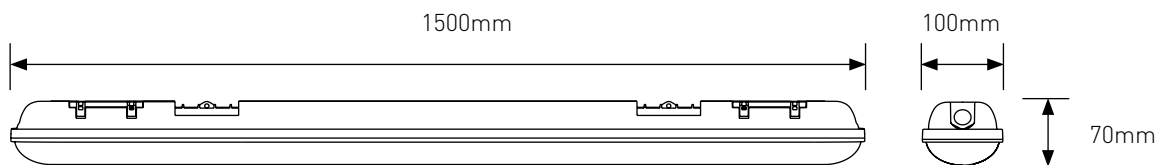

HEPBURN

SLIM WEATHERPROOF LED
UNDER VERANDA

- Slim body version of the Connery, body width is 100mm, height is 70mm
- Operating Temperature -20°C to +45°C
- ABS Body and Polycarbonate Diffuser
- 0.5 Second Quick Start
- 40,000 Lifetime hours under normal conditions
- Includes Stainless Steel brackets
- Quick to install

VYNCO LIGHTING

Code	Power (W)	Lumens Output	Colour Temp (k)	Dimensions (mm)
VUS5	70	6000	4000	1500 x 100
VUS6	70	6000	6500	1500 x 100

Christchurch Office

388-396 Tuam Street, Phillipstown, Christchurch 8011