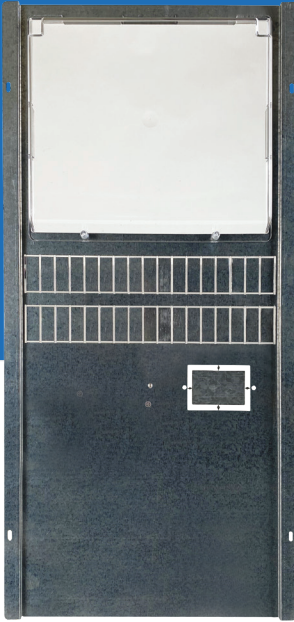

COMBINED METER BOARD TEMPORARY COVER

FEATURES

- Fits VMC134 & VMC151 boxes
- Made from pre-galvanised steel
- Top or bottom meter mounting

VMC1TC

No. & Size of DIN Rail Rows 2 x Rows of 17

Mounting Flush to VMC134/151 boxes

Cover Dimensions (HxWxD) 748 x 355 x 18.5mm

Supplied with

- Meter window
- Earth link 6mm²
- 6 way pole filler V8013