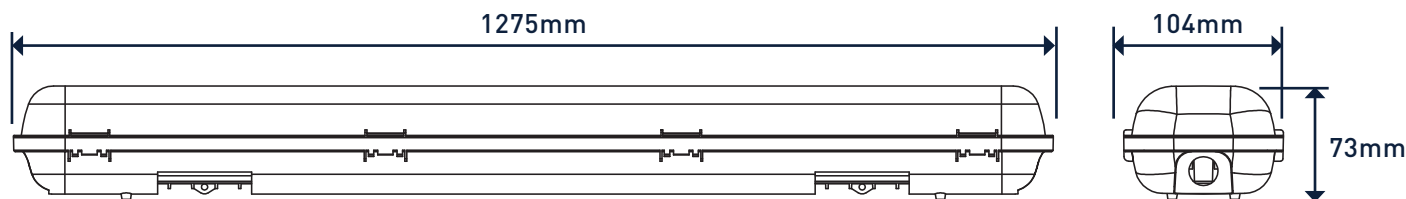

INTRODUCING THE MOORE UNDERVERANDAH

*dimensions of MOORE446

MOORE446

Code	Length	Power	Input Voltage	Colour Temp	Lumen Output	Dimensions	CRI	IP Rating	IK Rating
MOORE446	4ft	44W	AC220-240V	4000K-6500K	4600lm	1275 x 104 x 73mm	>80	IP65	IK08

MOORE546

Code	Length	Power	Input Voltage	Colour Temp	Lumen Output	Dimensions	CRI	IP Rating	IK Rating
MOORE546	5ft	64W	AC220-240V	4000K-6500K	6700lm	1575 x 104 x 73mm	>80	IP65	IK08

MOORE5

Code	Length	Power	Input Voltage	Colour Temp	Lumen Output	Dimensions	CRI	IP Rating	IK Rating
MOORE5	5ft	64W	AC220-240V	4000K	6700lm	1575 x 104 x 73mm	>80	IP65	IK08