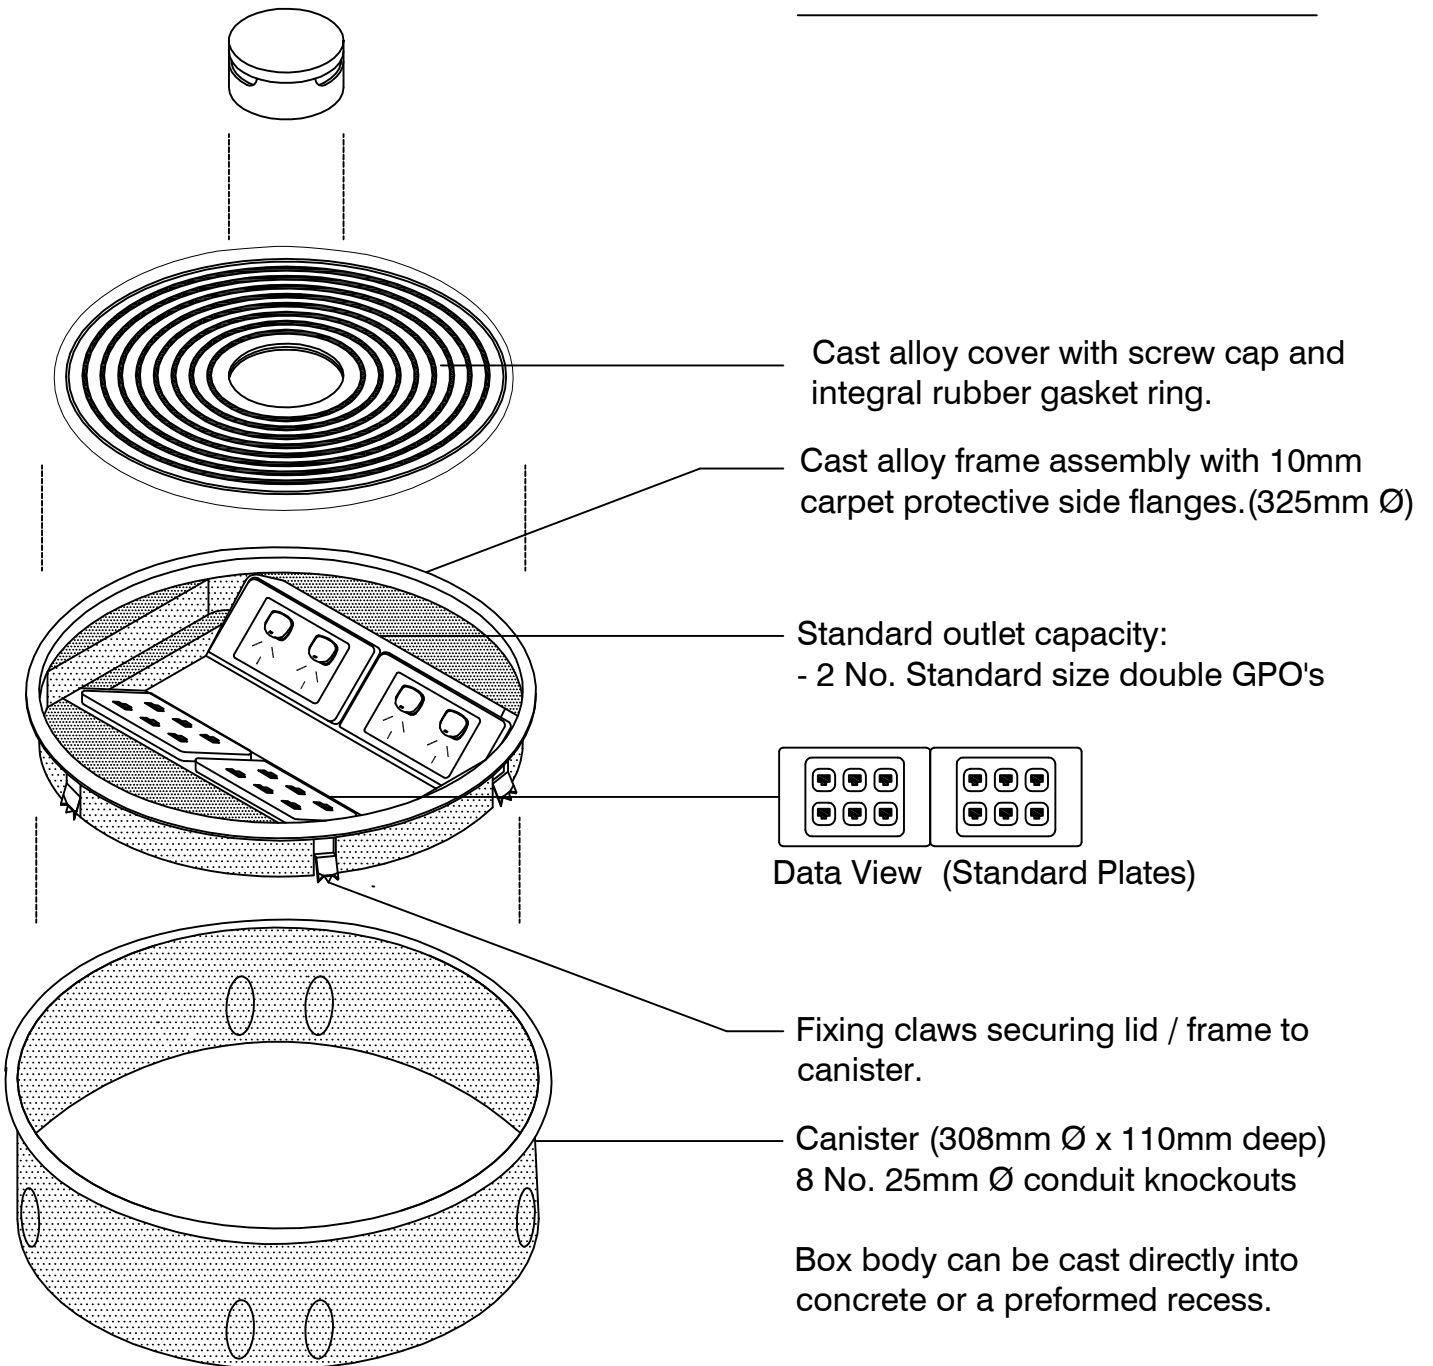

Assembly Diagram Cat No. FFOB-VAN13

Features:

Recess Size:

Nom. 320mm Ø x 120mm deep