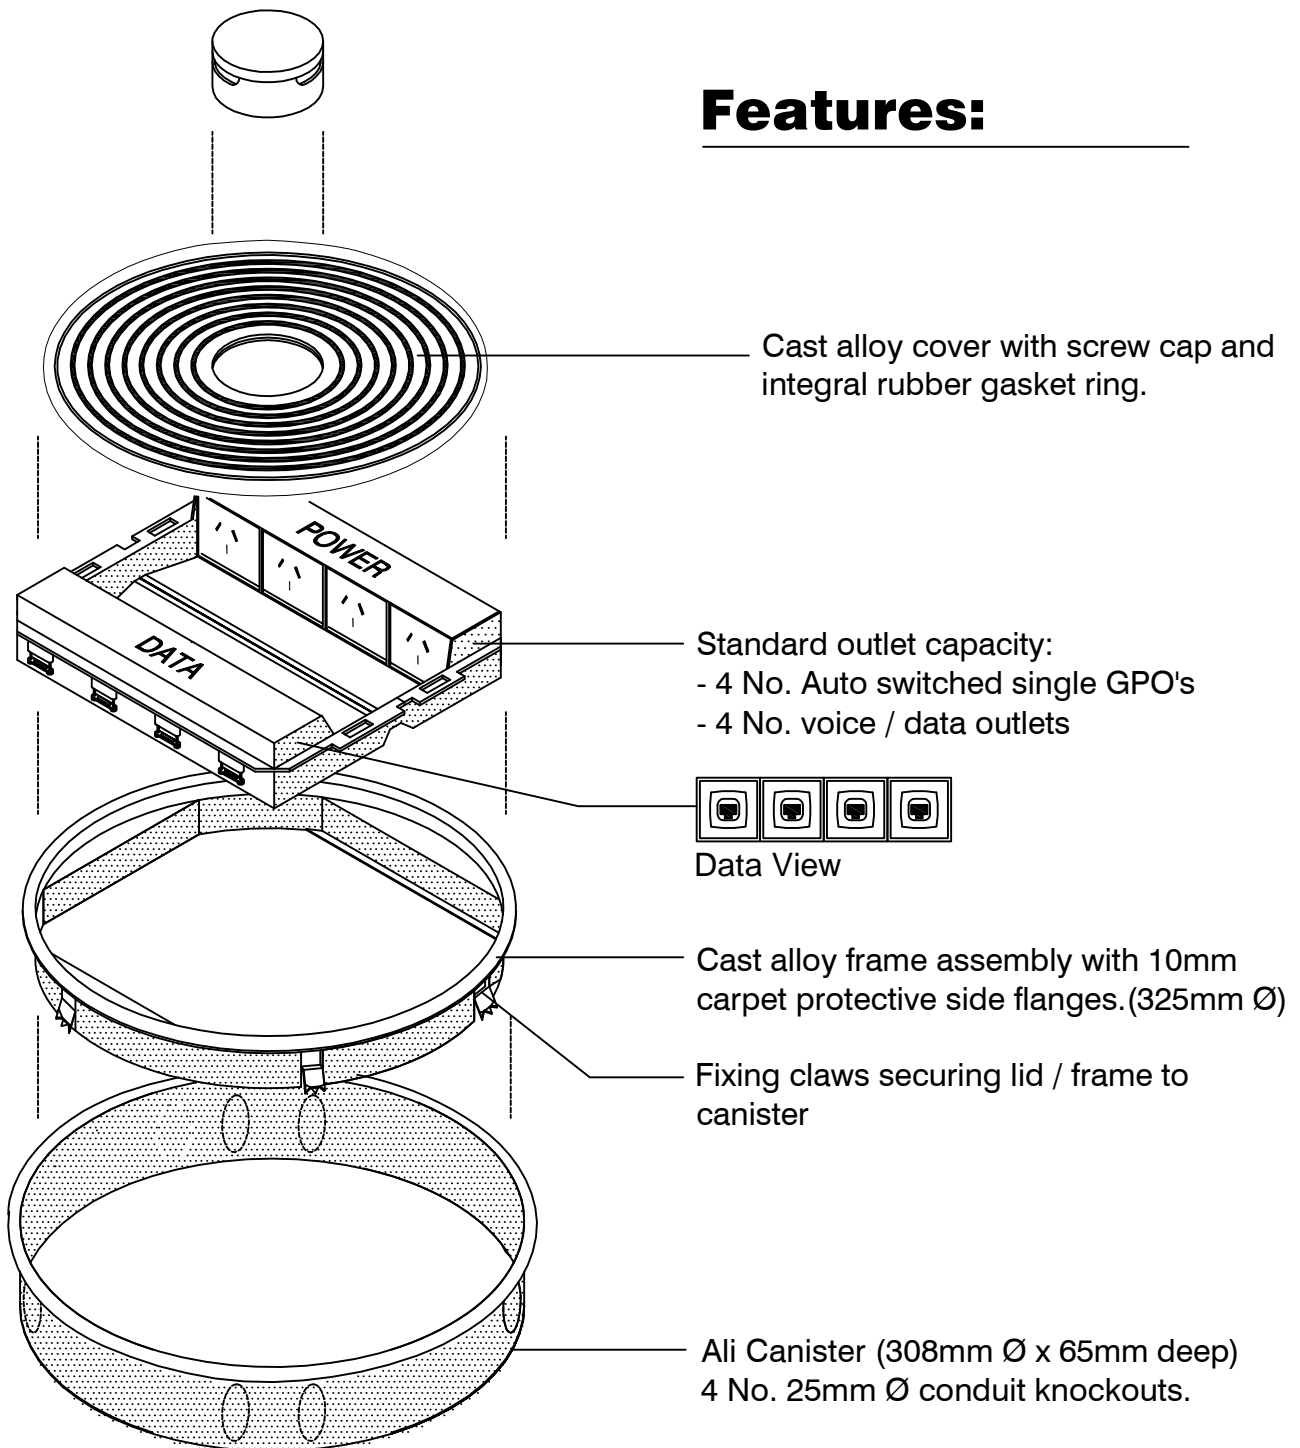

Assembly Diagram Cat No. FFOB-VAN12

Features:

Canister can be cast directly into concrete or a preformed recess.

Recess Size: Nom. 320mm Ø x 75mm deep