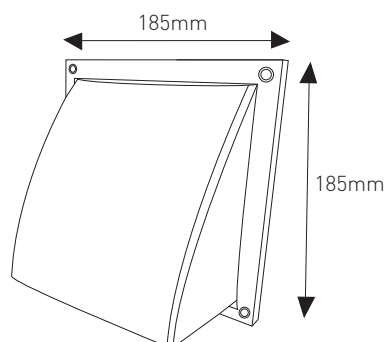

INTRODUCING THE BOURNE

GRILLES

DIMENSIONS

Cowl Grille

Fixed Louvre Grille

Eggcrate Grille

BOURNE COWL GRILLE & BASE

Code	Colour	Duct Size	Grille Type
VBO100C	White	Ø 100mm	Cowl
VBO125C	White	Ø 125mm	Cowl
VBO150C	White	Ø 150mm	Cowl

BOURNE FIXED LOUVRE GRILLE & BASE

Code	Colour	Duct Size	Grille Type
VBO100F	White	Ø 100mm	Fixed Louvre
VBO125F	White	Ø 125mm	Fixed Louvre
VBO150F	White	Ø 150mm	Fixed Louvre

BOURNE EGGRATE GRILLE & BASE

Code	Colour	Duct Size	Grille Type
VBO100E	White	Ø 100mm	Eggcrate
VBO125E	White	Ø 125mm	Eggcrate
VBO150E	White	Ø 150mm	Eggcrate