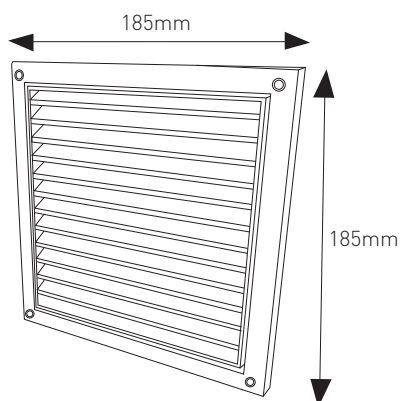

INTRODUCING THE BOURNE

GRILLES

DIMENSIONS

Cowl Grille

Fixed Louvre Grille

Eggcrate Grille

BOURNE COWL GRILLE & BASE

Code	Colour	Duct Size	Grille Type
VBO100C	White	Ø 100mm	Cowl
VBO125C	White	Ø 125mm	Cowl
VBO150C	White	Ø 150mm	Cowl

BOURNE FIXED LOUVRE GRILLE & BASE

Code	Colour	Duct Size	Grille Type
VBO100F	White	Ø 100mm	Fixed Louvre
VBO125F	White	Ø 125mm	Fixed Louvre
VBO150F	White	Ø 150mm	Fixed Louvre

BOURNE EGGRATE GRILLE & BASE

Code	Colour	Duct Size	Grille Type
VBO100E	White	Ø 100mm	Eggcrate
VBO125E	White	Ø 125mm	Eggcrate
VBO150E	White	Ø 150mm	Eggcrate