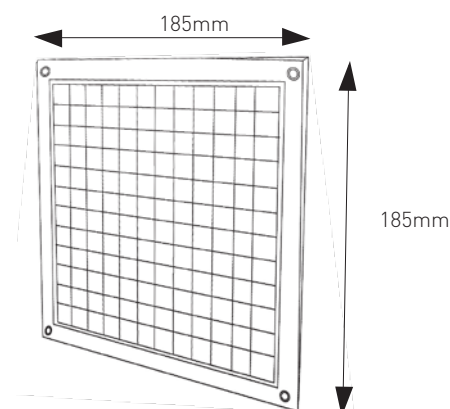

INTRODUCING THE BOURNE

GRILLES

DIMENSIONS

Cowl Grille

Fixed Louvre Grille

Eggcrate Grille

BOURNE COWL GRILLE & BASE

Code	Colour	Duct Size	Grille Type
VBO100C	White	Ø 100mm	Cowl
VBO125C	White	Ø 125mm	Cowl
VBO150C	White	Ø 150mm	Cowl

BOURNE FIXED LOUVRE GRILLE & BASE

Code	Colour	Duct Size	Grille Type
VBO100F	White	Ø 100mm	Fixed Louvre
VBO125F	White	Ø 125mm	Fixed Louvre
VBO150F	White	Ø 150mm	Fixed Louvre

BOURNE EGGRATE GRILLE & BASE

Code	Colour	Duct Size	Grille Type
VBO100E	White	Ø 100mm	Eggcrate
VBO125E	White	Ø 125mm	Eggcrate
VBO150E	White	Ø 150mm	Eggcrate