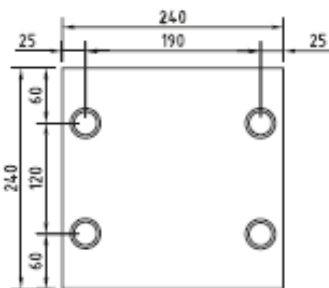

FB4SDR / FLUSH DEEP FLOORBOX WITH STAINLESS STEEL REBATED LID

FEATURES

- Large capacity cable exit flap, with retracting lifting handle
- 304 Stainless steel lid

FB4SDR	
Capacity (Power)	2 x Standard Double Socket Outlets
Capacity (Data)	2 x Standard Double Data Plates
Suitable for (Data)	Cat 6A cabling
Box Size (L x W x D)	240 x 240 x 133mm
Box Material	Powder Coated Steel
Supplied with	1 x Temporary Construction Lid
Lid Size (L x W x D)	250 x 250 x 38mm Rebated
Lid Material	304 Stainless Steel
Lid Style	Flush, Square Edged, Rebated (20mm Deep)

FB4SDR / FLUSH DEEP FLOORBOX WITH STAINLESS STEEL REBATED LID

Conduit Location Box Base

Conduit Location Hinge & Exit Sides

Conduit Location Outlet Sides

Section Through Box View