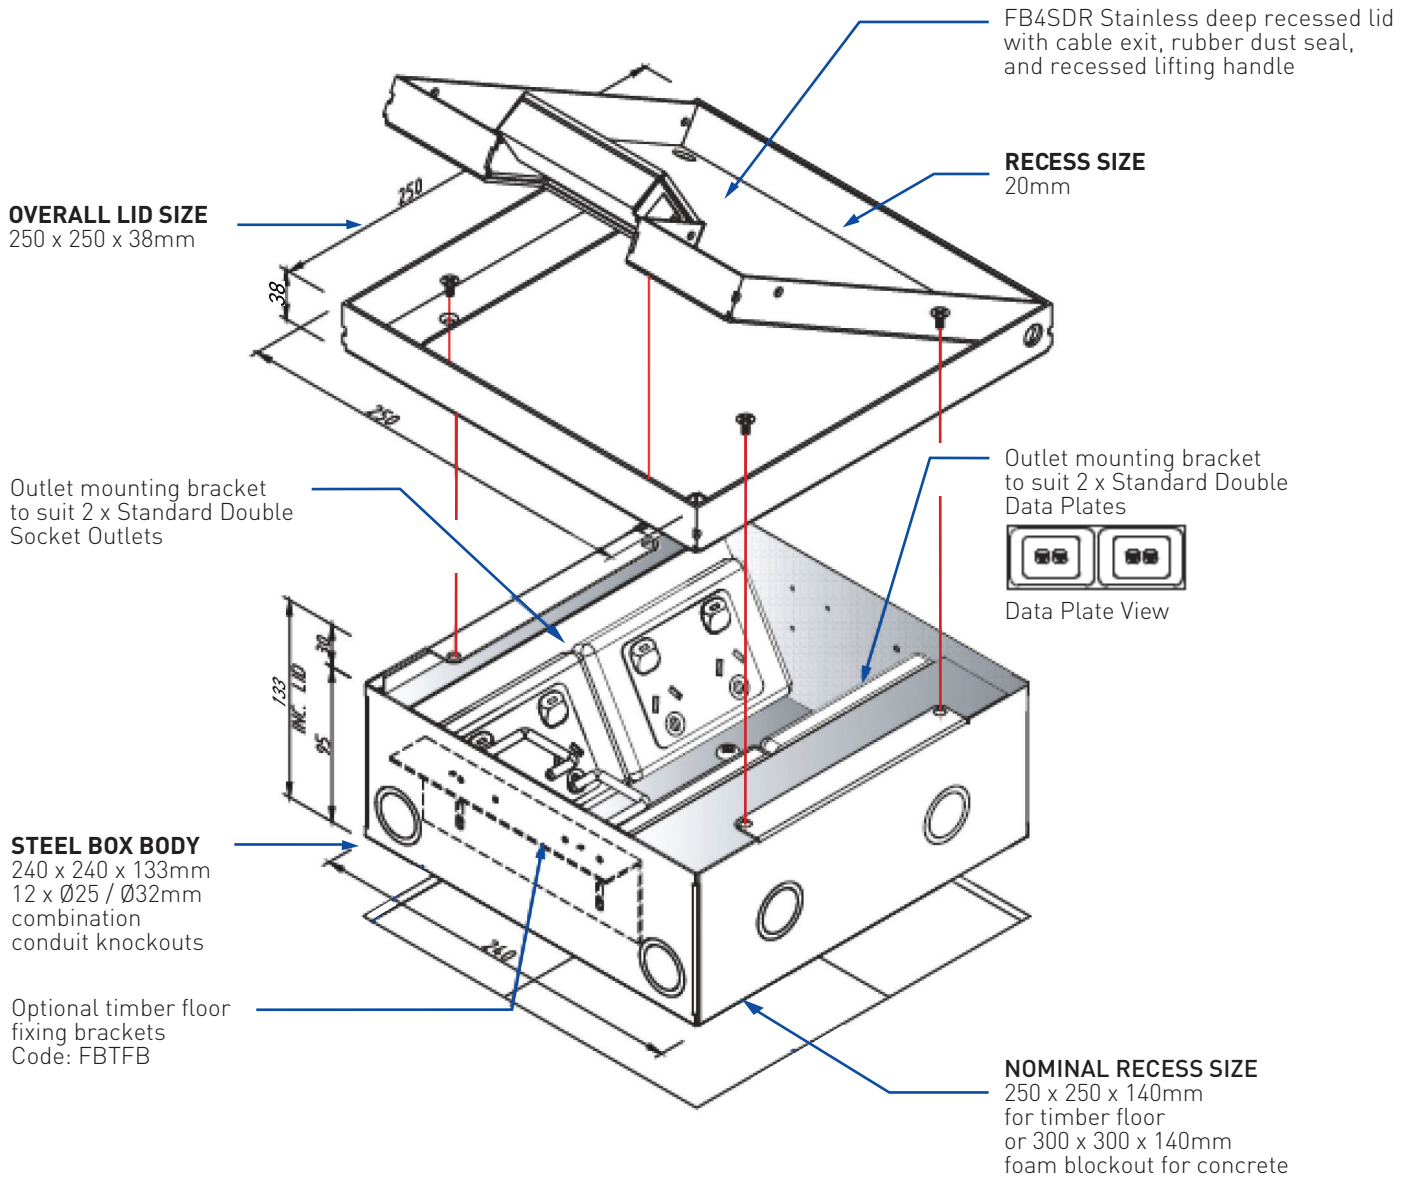

FB4SDR / FLUSH DEEP FLOORBOX WITH STAINLESS STEEL REBATED LID

FEATURES

- Large capacity cable exit flap, with retracting lifting handle
- 304 Stainless steel lid

FB4SDR	
Capacity (Power)	2 x Standard Double Socket Outlets
Capacity (Data)	2 x Standard Double Data Plates
Suitable for (Data)	Cat 6A cabling
Box Size (L x W x D)	240 x 240 x 133mm
Box Material	Powder Coated Steel
Supplied with	1 x Temporary Construction Lid
Lid Size (L x W x D)	250 x 250 x 38mm Rebated
Lid Material	304 Stainless Steel
Lid Style	Flush, Square Edged, Rebated (20mm Deep)

FB4SDR / FLUSH DEEP FLOORBOX WITH STAINLESS STEEL REBATED LID

Conduit Location Box Base

Conduit Location Hinge & Exit Sides

Conduit Location Outlet Sides

Section Through Box View