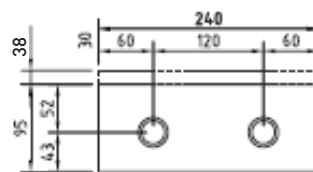

FB4SDR / FLUSH DEEP FLOORBOX WITH STAINLESS STEEL REBATED LID

FEATURES

- Large capacity cable exit flap, with retracting lifting handle
- 304 Stainless steel lid

FB4SDR	
Capacity (Power)	2 x Standard Double Socket Outlets
Capacity (Data)	2 x Standard Double Data Plates
Suitable for (Data)	Cat 6A cabling
Box Size (L x W x D)	240 x 240 x 133mm
Box Material	Powder Coated Steel
Supplied with	1 x Temporary Construction Lid
Lid Size (L x W x D)	250 x 250 x 38mm Rebated
Lid Material	304 Stainless Steel
Lid Style	Flush, Square Edged, Rebated (20mm Deep)

FB4SDR / FLUSH DEEP FLOORBOX WITH STAINLESS STEEL REBATED LID

Conduit Location Box Base

Conduit Location Hinge & Exit Sides

Conduit Location Outlet Sides

Section Through Box View