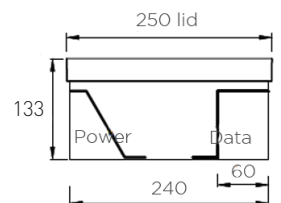

FB4SDR / FLUSH DEEP FLOORBOX WITH STAINLESS STEEL REBATED LID

FEATURES

- Large capacity cable exit flap, with retracting lifting handle
- 304 Stainless steel lid

FB4SDR	
Capacity (Power)	2 x Standard Double Socket Outlets
Capacity (Data)	2 x Standard Double Data Plates
Suitable for (Data)	Cat 6A cabling
Box Size (L x W x D)	240 x 240 x 133mm
Box Material	Powder Coated Steel
Supplied with	1 x Temporary Construction Lid
Lid Size (L x W x D)	250 x 250 x 38mm Rebated
Lid Material	304 Stainless Steel
Lid Style	Flush, Square Edged, Rebated (20mm Deep)

FB4SDR / FLUSH DEEP FLOORBOX WITH STAINLESS STEEL REBATED LID

Conduit Location Box Base

Conduit Location Hinge & Exit Sides

Conduit Location Outlet Sides

Section Through Box View