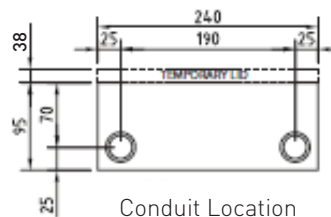

FB4SDR / FLUSH DEEP FLOORBOX WITH STAINLESS STEEL REBATED LID

FEATURES

- Large capacity cable exit flap, with retracting lifting handle
- 304 Stainless steel lid

FB4SDR	
Capacity (Power)	2 x Standard Double Socket Outlets
Capacity (Data)	2 x Standard Double Data Plates
Suitable for (Data)	Cat 6A cabling
Box Size (L x W x D)	240 x 240 x 133mm
Box Material	Powder Coated Steel
Supplied with	1 x Temporary Construction Lid
Lid Size (L x W x D)	250 x 250 x 38mm Rebated
Lid Material	304 Stainless Steel
Lid Style	Flush, Square Edged, Rebated (20mm Deep)

FB4SDR / FLUSH DEEP FLOORBOX WITH STAINLESS STEEL REBATED LID

Conduit Location Box Base

Conduit Location Hinge & Exit Sides

Conduit Location Outlet Sides

Section Through Box View