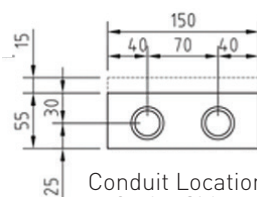

FB2SF70

Capacity (Power)	2 x Auto Switched Socket Outlets
Capacity (Data)	3 x Data Mounts
Box Size (L x W x D)	240 x 150 x 70mm
Box Material	Powder Coated Steel
Lid Size (L x W)	266 x 176mm
Lid Material	304 Stainless Steel
Lid Style	Surface, Bevelled Edge

FB2SF70 / FLUSH SHALLOW FLOORBOX WITH STAINLESS STEEL LID

Conduit Location
Box Base

Conduit Location
Hinge & Exit Sides

Conduit Location
Outlet Sides

Section Through
Box View