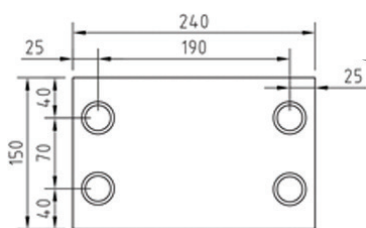

FB2SF70 / FLUSH SHALLOW FLOORBOX WITH STAINLESS STEEL LID

Conduit Location
Box Base