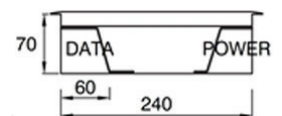

FB2SF70

Capacity (Power)	2 x Auto Switched Socket Outlets
Capacity (Data)	3 x Data Mounts
Box Size (L x W x D)	240 x 150 x 70mm
Box Material	Powder Coated Steel
Lid Size (L x W)	266 x 176mm
Lid Material	304 Stainless Steel
Lid Style	Surface, Bevelled Edge

FB2SF70 / FLUSH SHALLOW FLOORBOX WITH STAINLESS STEEL LID

Conduit Location
Box Base

Conduit Location
Hinge & Exit Sides

Conduit Location
Outlet Sides

Section Through
Box View