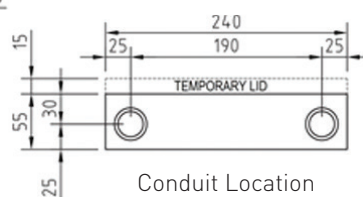

Conduit Location
Hinge & Exit Sides