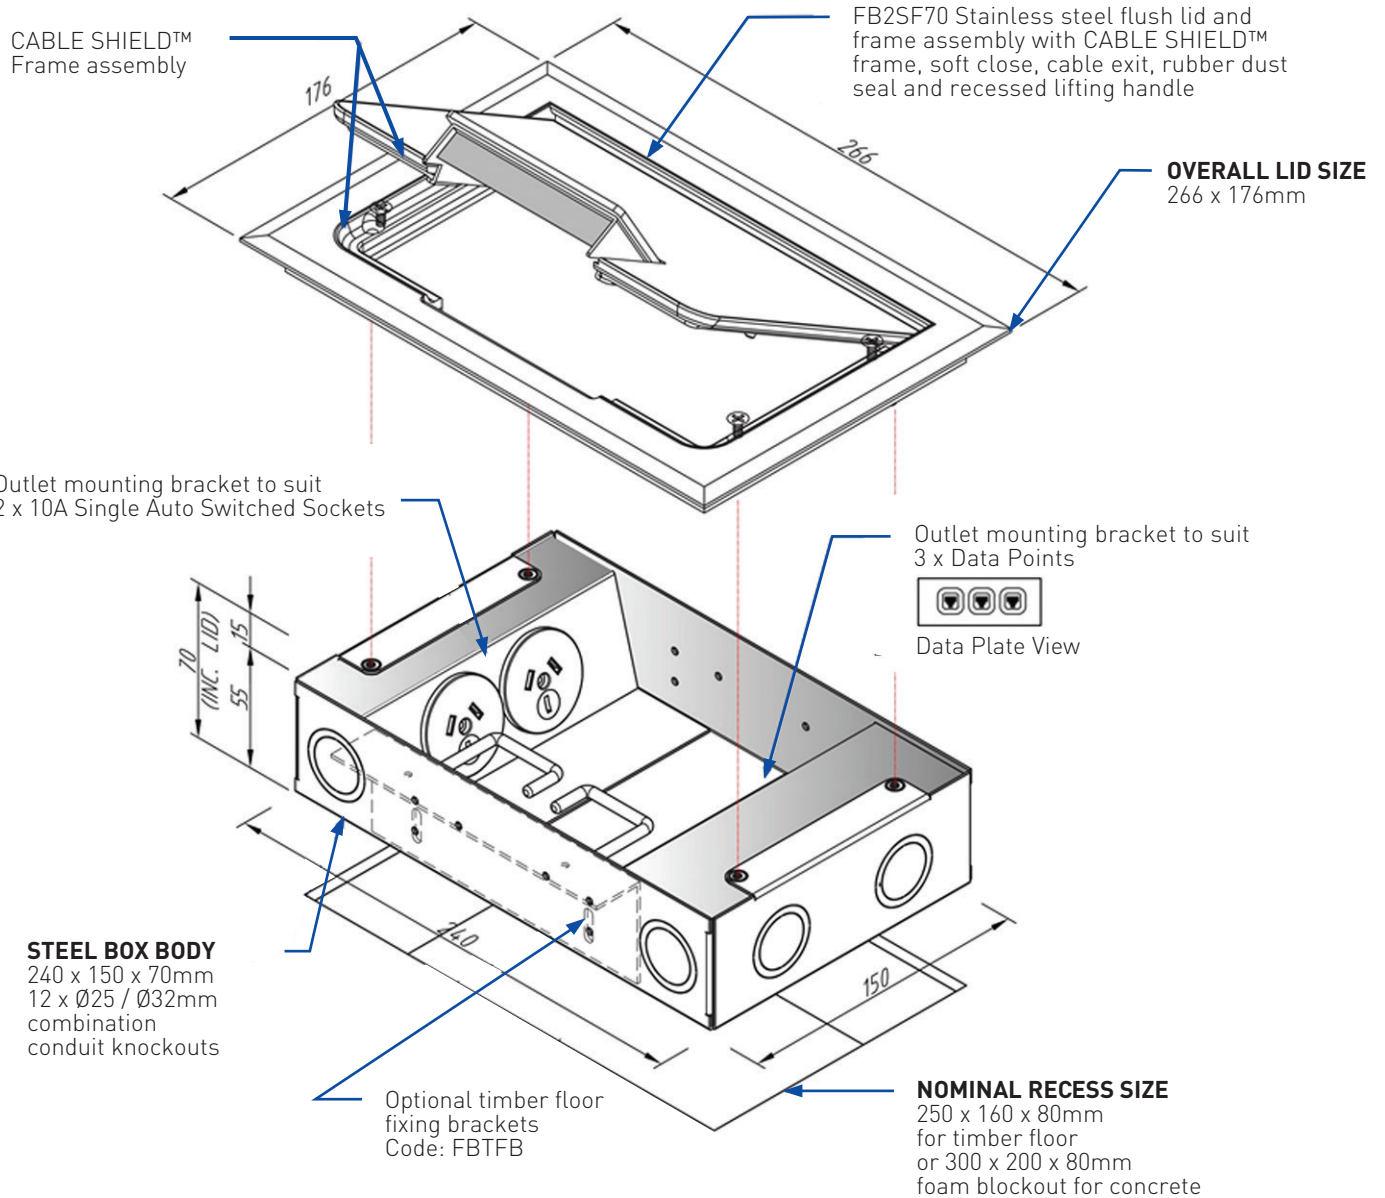

FB2SF70 / FLUSH SHALLOW FLOORBOX WITH STAINLESS STEEL LID

FEATURES

- Large capacity cable exit flap, with retracting lifting handle
- “Cable Shield” frame assembly
- Soft close lid with option to fit cam lock
- 304 Stainless steel lid

FB2SF70

Capacity (Power)	2 x Auto Switched Socket Outlets
Capacity (Data)	3 x Data Mounts
Box Size (L x W x D)	240 x 150 x 70mm
Box Material	Powder Coated Steel
Lid Size (L x W)	266 x 176mm
Lid Material	304 Stainless Steel
Lid Style	Surface, Bevelled Edge

FB2SF70 / FLUSH SHALLOW FLOORBOX WITH STAINLESS STEEL LID

Conduit Location
Box Base

Conduit Location
Hinge & Exit Sides

Conduit Location
Outlet Sides

Section Through
Box View