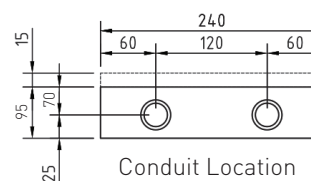

FB4SQF

Capacity (Power)	2 x Standard Double Socket Outlets
Capacity (Data)	2 x Standard Double Data Plates
Suitable (Data)	Cat 6A Cabling
Box Size (L x W x D)	240 x 240 x 110mm
Box Material	Powder Coated Steel
Supplied With	1 x Temporary Construction Lid
Lid Size (L x W)	266 x 266mm
Lid Material	304 Stainless Steel
Lid Style	Flush, Square Edged

FB4SQF / FLUSH DEEP FLOORBOX WITH STAINLESS STEEL LID

Conduit Location
Box Base

Conduit Location
Hinge & Exit Sides

Conduit Location
Outlet Sides

Section Through
Box View