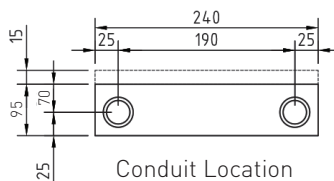

Conduit Location
Hinge & Exit Sides