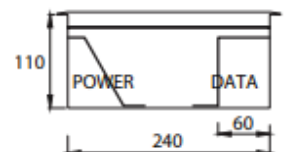

FB4SQF

Capacity (Power)	2 x Standard Double Socket Outlets
Capacity (Data)	2 x Standard Double Data Plates
Suitable (Data)	Cat 6A Cabling
Box Size (L x W x D)	240 x 240 x 110mm
Box Material	Powder Coated Steel
Supplied With	1 x Temporary Construction Lid
Lid Size (L x W)	266 x 266mm
Lid Material	304 Stainless Steel
Lid Style	Flush, Square Edged

FB4SQF / FLUSH DEEP FLOORBOX WITH STAINLESS STEEL LID

Conduit Location
Box Base

Conduit Location
Hinge & Exit Sides

Conduit Location
Outlet Sides

Section Through
Box View