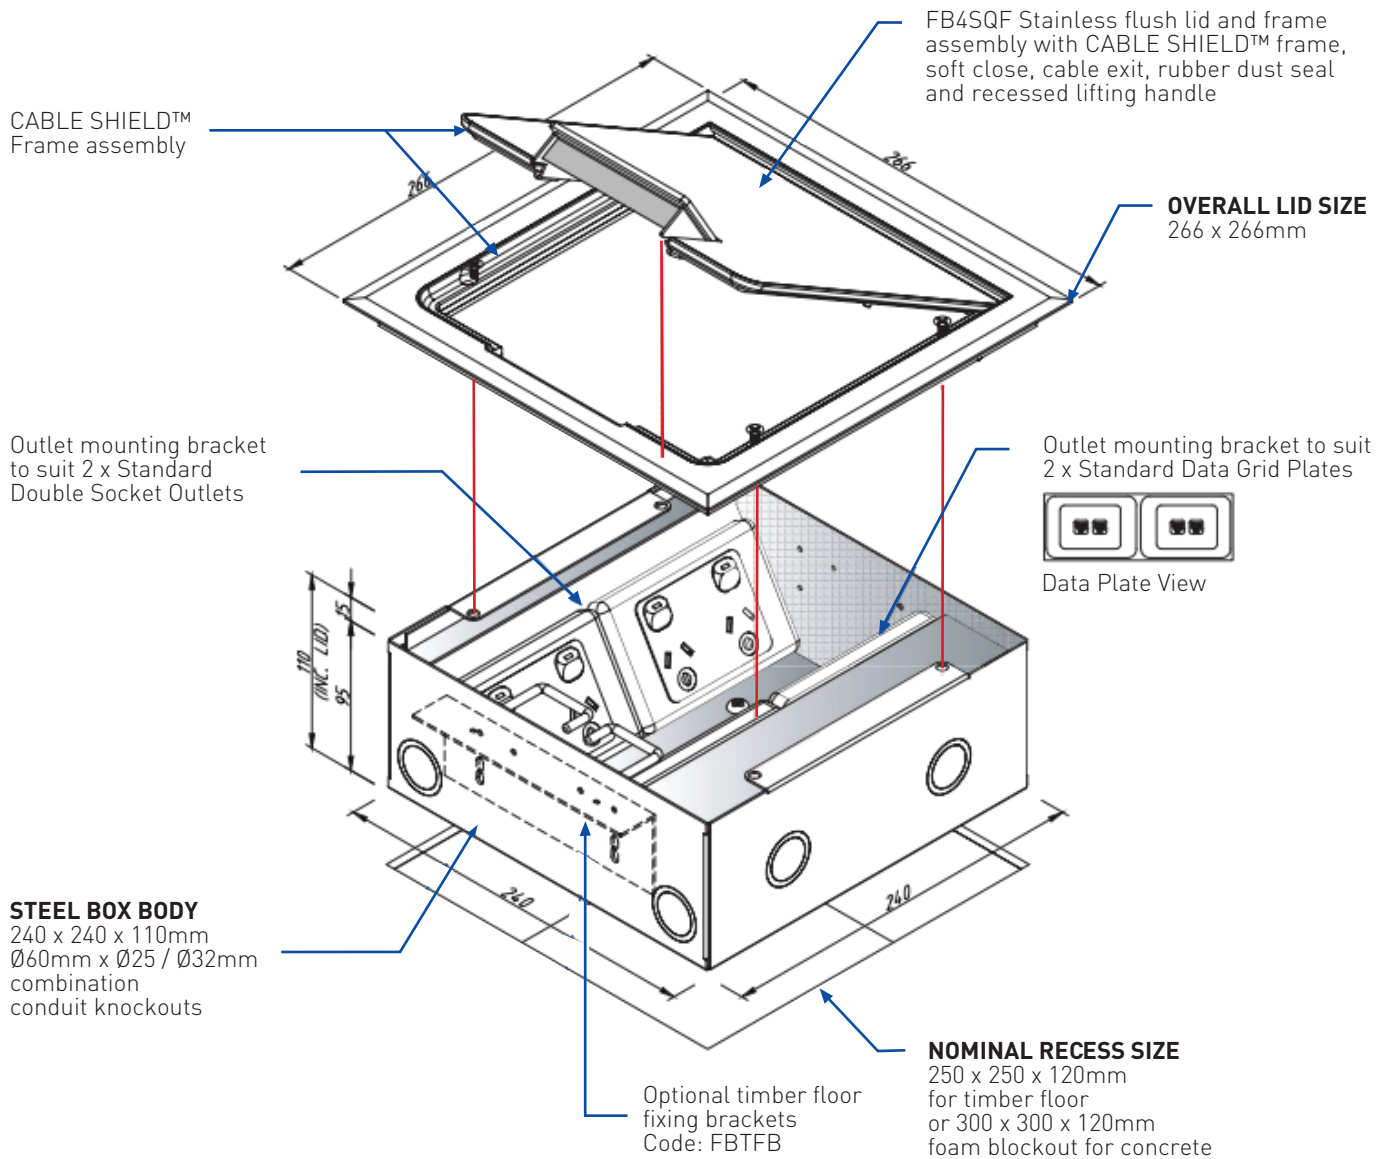

FB4SQF / FLUSH DEEP FLOORBOX WITH STAINLESS STEEL LID

FEATURES

- Large capacity cable exit flap, with retracting lifting handle
- “Cable Shield” frame assembly
- Soft close lid with option to fit cam lock
- Cable retainer for easy cable management

FB4SQF

Capacity (Power)	2 x Standard Double Socket Outlets
Capacity (Data)	2 x Standard Double Data Plates
Suitable (Data)	Cat 6A Cabling
Box Size (L x W x D)	240 x 240 x 110mm
Box Material	Powder Coated Steel
Supplied With	1 x Temporary Construction Lid
Lid Size (L x W)	266 x 266mm
Lid Material	304 Stainless Steel
Lid Style	Flush, Square Edged

FB4SQF / FLUSH DEEP FLOORBOX WITH STAINLESS STEEL LID

Conduit Location
Box Base

Conduit Location
Hinge & Exit Sides

Conduit Location
Outlet Sides

Section Through
Box View