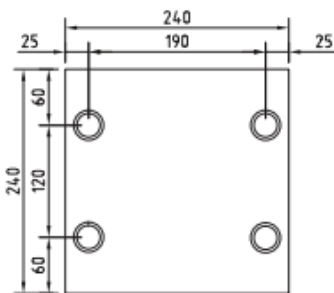

FB4SQF / FLUSH DEEP FLOORBOX WITH STAINLESS STEEL LID

FEATURES

- Large capacity cable exit flap, with retracting lifting handle
- “Cable Shield” frame assembly
- Soft close lid with option to fit cam lock
- Cable retainer for easy cable management

FB4SQF

Capacity (Power)	2 x Standard Double Socket Outlets
Capacity (Data)	2 x Standard Double Data Plates
Suitable (Data)	Cat 6A Cabling
Box Size (L x W x D)	240 x 240 x 110mm
Box Material	Powder Coated Steel
Supplied With	1 x Temporary Construction Lid
Lid Size (L x W)	266 x 266mm
Lid Material	304 Stainless Steel
Lid Style	Flush, Square Edged

FB4SQF / FLUSH DEEP FLOORBOX WITH STAINLESS STEEL LID

Conduit Location
Box Base

Conduit Location
Hinge & Exit Sides

Conduit Location
Outlet Sides

Section Through
Box View