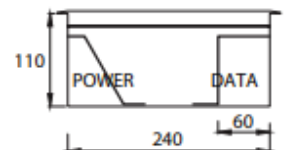

FB4SR	
Capacity (Power)	2 x Standard Double Socket Outlets
Capacity (Data)	2 x Standard Double Data Plates
Suitable (Data)	Cat 6A Cabling
Box Size (L x W x D)	240 x 240 x 110mm
Box Material	Powder Coated Steel
Supplied With	1 x Temporary Construction Lid
Lid Size (L x W)	266 x 266mm
Lid Material	304 Stainless Steel
Lid Style	Surface, Bevelled Edge, Rebated (6mm Deep)

FB4SR / FLUSH DEEP FLOORBOX WITH STAINLESS STEEL REBATED LID

Conduit Location
Box Base

Conduit Location
Hinge & Exit Sides

Conduit Location
Outlet Sides

Section Through
Box View