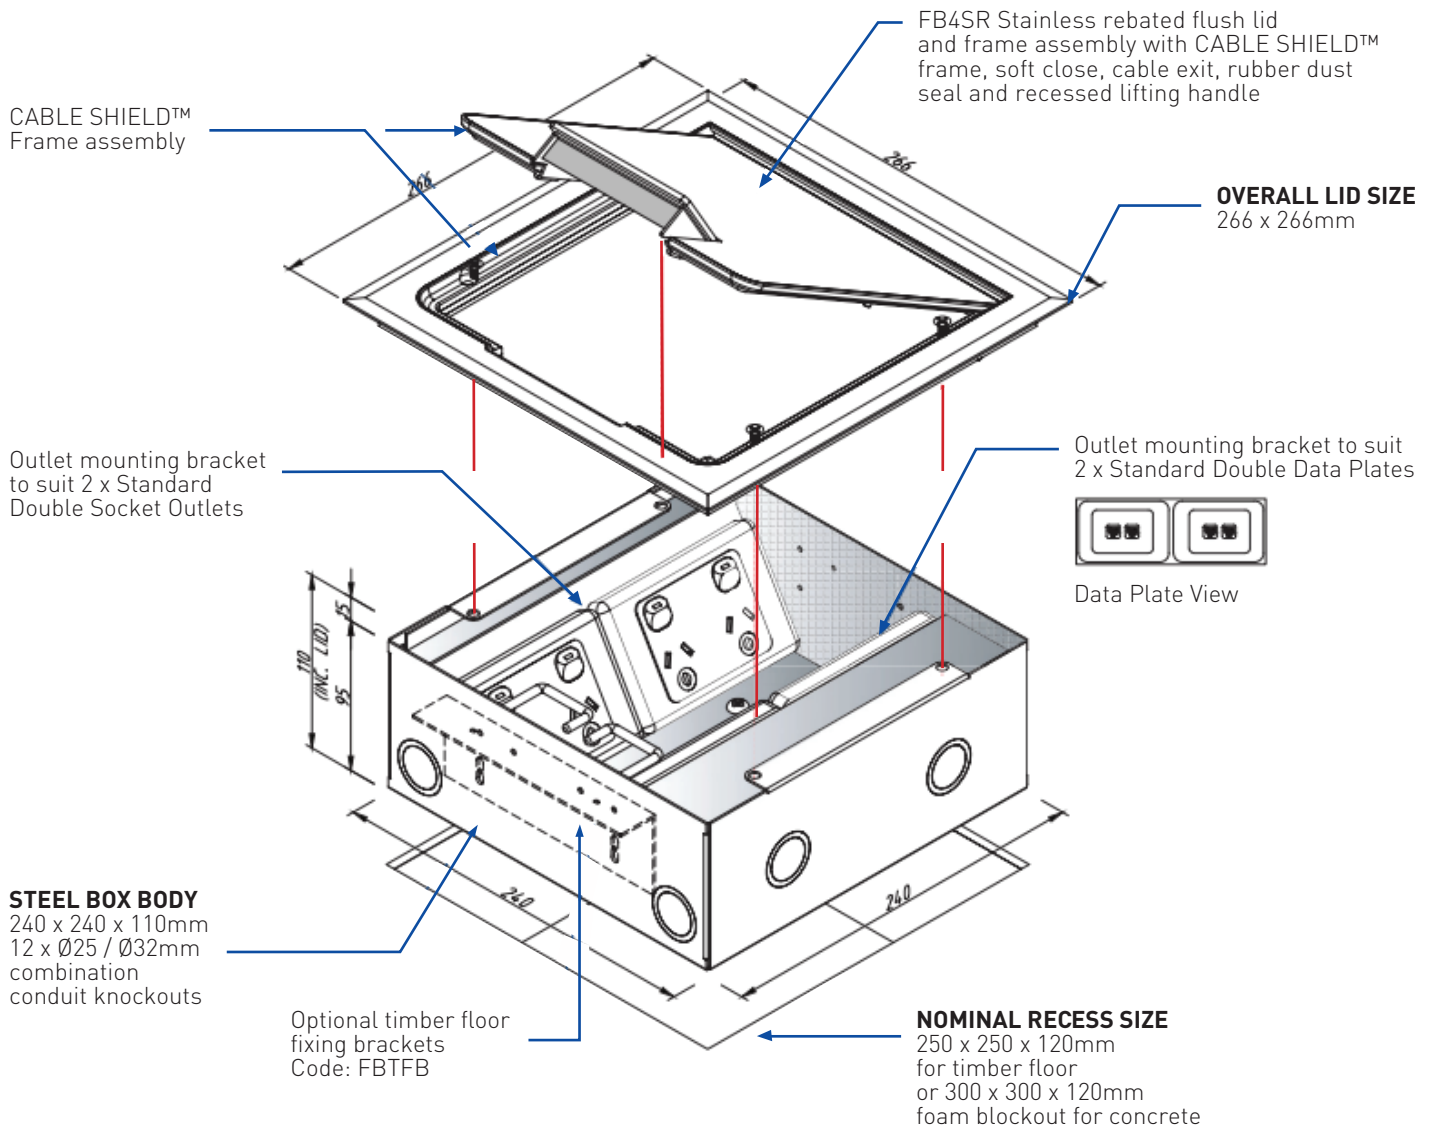

FB4SR / FLUSH DEEP FLOORBOX WITH STAINLESS STEEL REBATED LID

FEATURES

- Large capacity cable exit flap, with retracting lifting handle
- “Cable Shield” frame assembly
- Soft close lid with option to fit cam lock
- Cable retainer for easy cable management

FB4SR	
Capacity (Power)	2 x Standard Double Socket Outlets
Capacity (Data)	2 x Standard Double Data Plates
Suitable (Data)	Cat 6A Cabling
Box Size (L x W x D)	240 x 240 x 110mm
Box Material	Powder Coated Steel
Supplied With	1 x Temporary Construction Lid
Lid Size (L x W)	266 x 266mm
Lid Material	304 Stainless Steel
Lid Style	Surface, Bevelled Edge, Rebated (6mm Deep)

FB4SR / FLUSH DEEP FLOORBOX WITH STAINLESS STEEL REBATED LID

Conduit Location
Box Base

Conduit Location
Hinge & Exit Sides

Conduit Location
Outlet Sides

Section Through
Box View