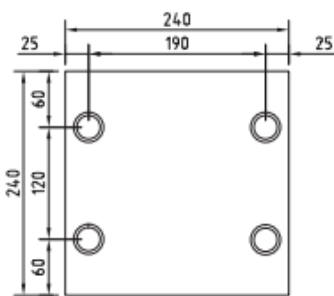

FB4SR / FLUSH DEEP FLOORBOX WITH STAINLESS STEEL REBATED LID

FEATURES

- Large capacity cable exit flap, with retracting lifting handle
- “Cable Shield” frame assembly
- Soft close lid with option to fit cam lock
- Cable retainer for easy cable management

FB4SR	
Capacity (Power)	2 x Standard Double Socket Outlets
Capacity (Data)	2 x Standard Double Data Plates
Suitable (Data)	Cat 6A Cabling
Box Size (L x W x D)	240 x 240 x 110mm
Box Material	Powder Coated Steel
Supplied With	1 x Temporary Construction Lid
Lid Size (L x W)	266 x 266mm
Lid Material	304 Stainless Steel
Lid Style	Surface, Bevelled Edge, Rebated (6mm Deep)

FB4SR / FLUSH DEEP FLOORBOX WITH STAINLESS STEEL REBATED LID

Conduit Location
Box Base

Conduit Location
Hinge & Exit Sides

Conduit Location
Outlet Sides

Section Through
Box View