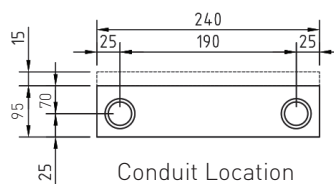

Conduit Location
Hinge & Exit Sides