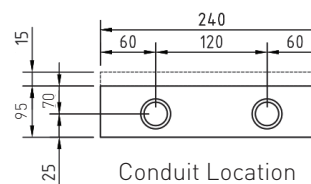

FB4SR	
Capacity (Power)	2 x Standard Double Socket Outlets
Capacity (Data)	2 x Standard Double Data Plates
Suitable (Data)	Cat 6A Cabling
Box Size (L x W x D)	240 x 240 x 110mm
Box Material	Powder Coated Steel
Supplied With	1 x Temporary Construction Lid
Lid Size (L x W)	266 x 266mm
Lid Material	304 Stainless Steel
Lid Style	Surface, Bevelled Edge, Rebated (6mm Deep)

FB4SR / FLUSH DEEP FLOORBOX WITH STAINLESS STEEL REBATED LID

Conduit Location
Box Base

Conduit Location
Hinge & Exit Sides

Conduit Location
Outlet Sides

Section Through
Box View