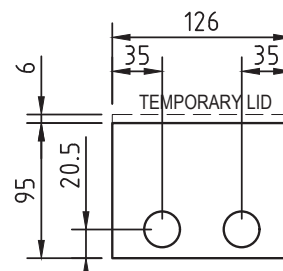

Complete Floorbox

FB148

Floorbox Only

FB148B0

Lid Only

FB148SSL0

FB148

Capacity (Power)	1 x Standard Double Socket Outlet
Capacity (Data)	3 x Data Mounts
Box Size (L x W x D)	135 x 126 x 95mm
Box Material	Powder Coated Steel
Supplied With	1 x Temporary Construction Lid
Lid Size (L x W)	145 x 145mm
Lid Material	Stainless Steel
Lid Style	Surface, Bevelled Edge

FB148 / FLUSH FLOORBOX WITH STAINLESS STEEL LID

Conduit Location
Box Base

Conduit Location
Long Sides

Conduit Location Short
(Hinge & Exit) Sides