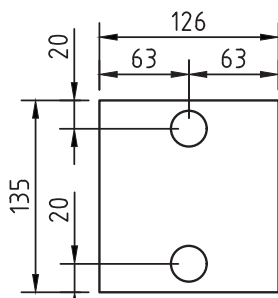

Complete Floorbox

FB148

Floorbox Only

FB148B0

Lid Only

FB148SSL0

FB148

Capacity (Power)	1 x Standard Double Socket Outlet
Capacity (Data)	3 x Data Mounts
Box Size (L x W x D)	135 x 126 x 95mm
Box Material	Powder Coated Steel
Supplied With	1 x Temporary Construction Lid
Lid Size (L x W)	145 x 145mm
Lid Material	Stainless Steel
Lid Style	Surface, Bevelled Edge

FB148 / FLUSH FLOORBOX WITH STAINLESS STEEL LID

Conduit Location
Box Base

Conduit Location
Long Sides

Conduit Location Short
(Hinge & Exit) Sides