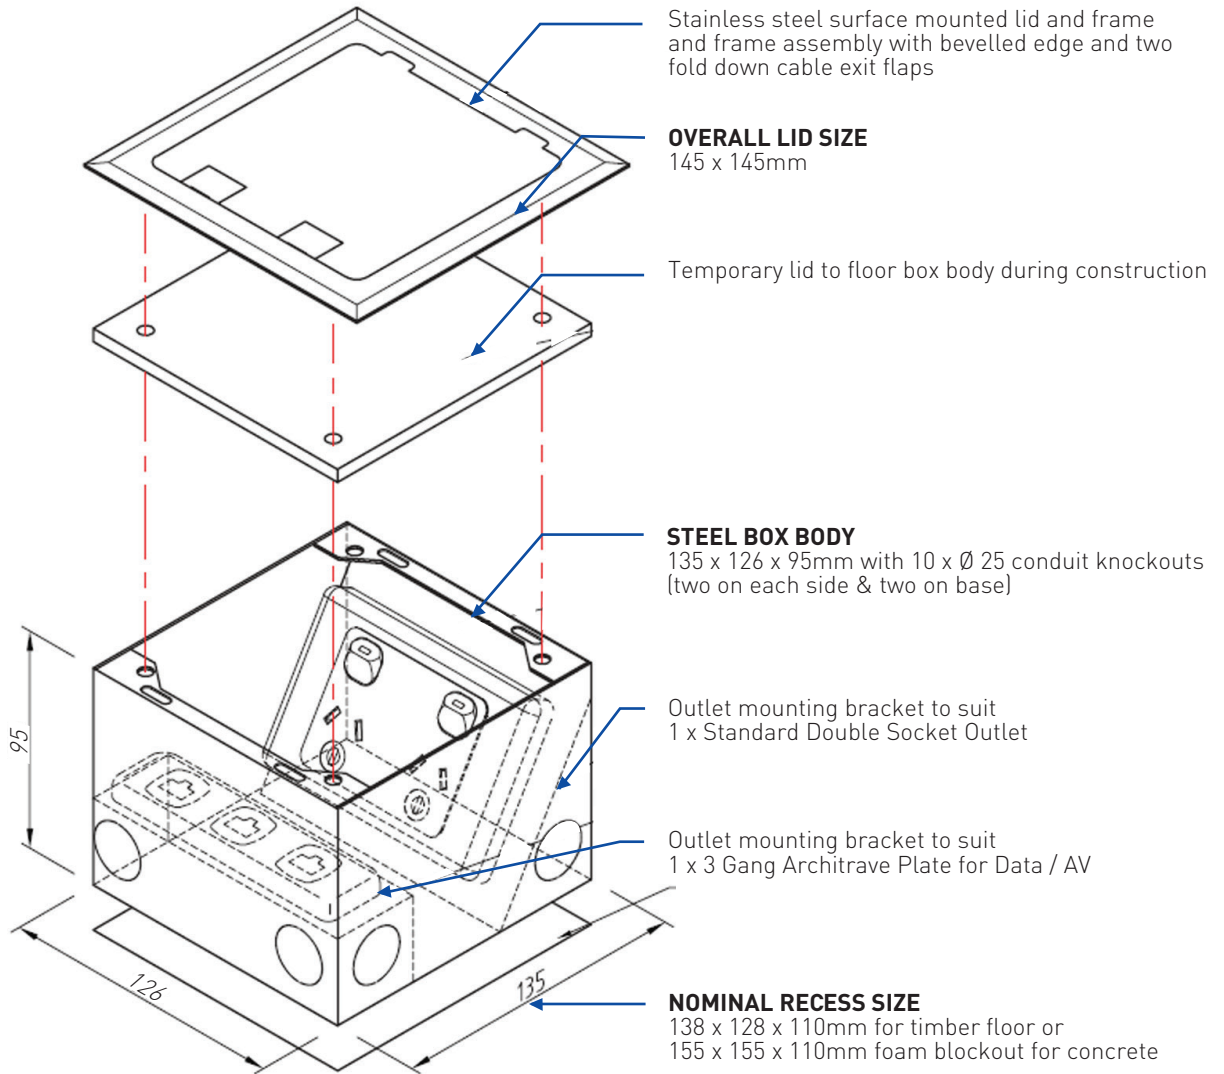

FB148 / FLUSH FLOORBOX WITH STAINLESS STEEL LID

FEATURES

- Large capacity cable exit flap
- A versatile, practical and decorative solution for open plan cabling
- Compact and stylish

Can be purchased separately:

Complete Floorbox

FB148

Floorbox Only

FB148B0

Lid Only

FB148SSL0

FB148

Capacity (Power)	1 x Standard Double Socket Outlet
Capacity (Data)	3 x Data Mounts
Box Size (L x W x D)	135 x 126 x 95mm
Box Material	Powder Coated Steel
Supplied With	1 x Temporary Construction Lid
Lid Size (L x W)	145 x 145mm
Lid Material	Stainless Steel
Lid Style	Surface, Bevelled Edge

FB148 / FLUSH FLOORBOX WITH STAINLESS STEEL LID

Conduit Location
Box Base

Conduit Location
Long Sides

Conduit Location Short
(Hinge & Exit) Sides