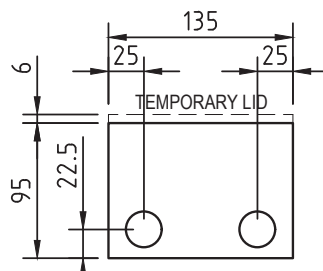

Complete Floorbox

FB148

Floorbox Only

FB148B0

Lid Only

FB148SSL0

FB148

Capacity (Power)	1 x Standard Double Socket Outlet
Capacity (Data)	3 x Data Mounts
Box Size (L x W x D)	135 x 126 x 95mm
Box Material	Powder Coated Steel
Supplied With	1 x Temporary Construction Lid
Lid Size (L x W)	145 x 145mm
Lid Material	Stainless Steel
Lid Style	Surface, Bevelled Edge

FB148 / FLUSH FLOORBOX WITH STAINLESS STEEL LID

Conduit Location
Box Base

Conduit Location
Long Sides

Conduit Location Short
(Hinge & Exit) Sides