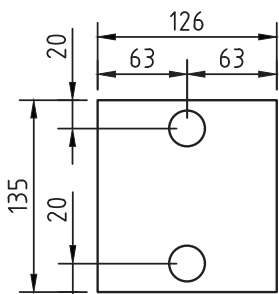

FB147 / FLUSH DEEP FLOOR BOX WITH BRASS LID

Conduit Location Box Base