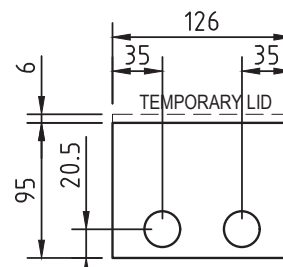

#### FB147

Capacity (Power)	1 x Standard Double Socket Outlet
Capacity (Data)	1 x 3-Gang Architrave Data Plate
Box Size (L x W x D)	135 x 126 x 95mm
Lid Size (L x W)	145 x 145mm
Lid Finish	Brass
Lid Material	Solid Brass
Lid Style	Surface, Bevelled Edge

### FB147 / FLUSH DEEP FLOOR BOX WITH BRASS LID

Conduit Location Box Base

Conduit Location Long Sides

Conduit Location Short (Hinge & Exit) Sides