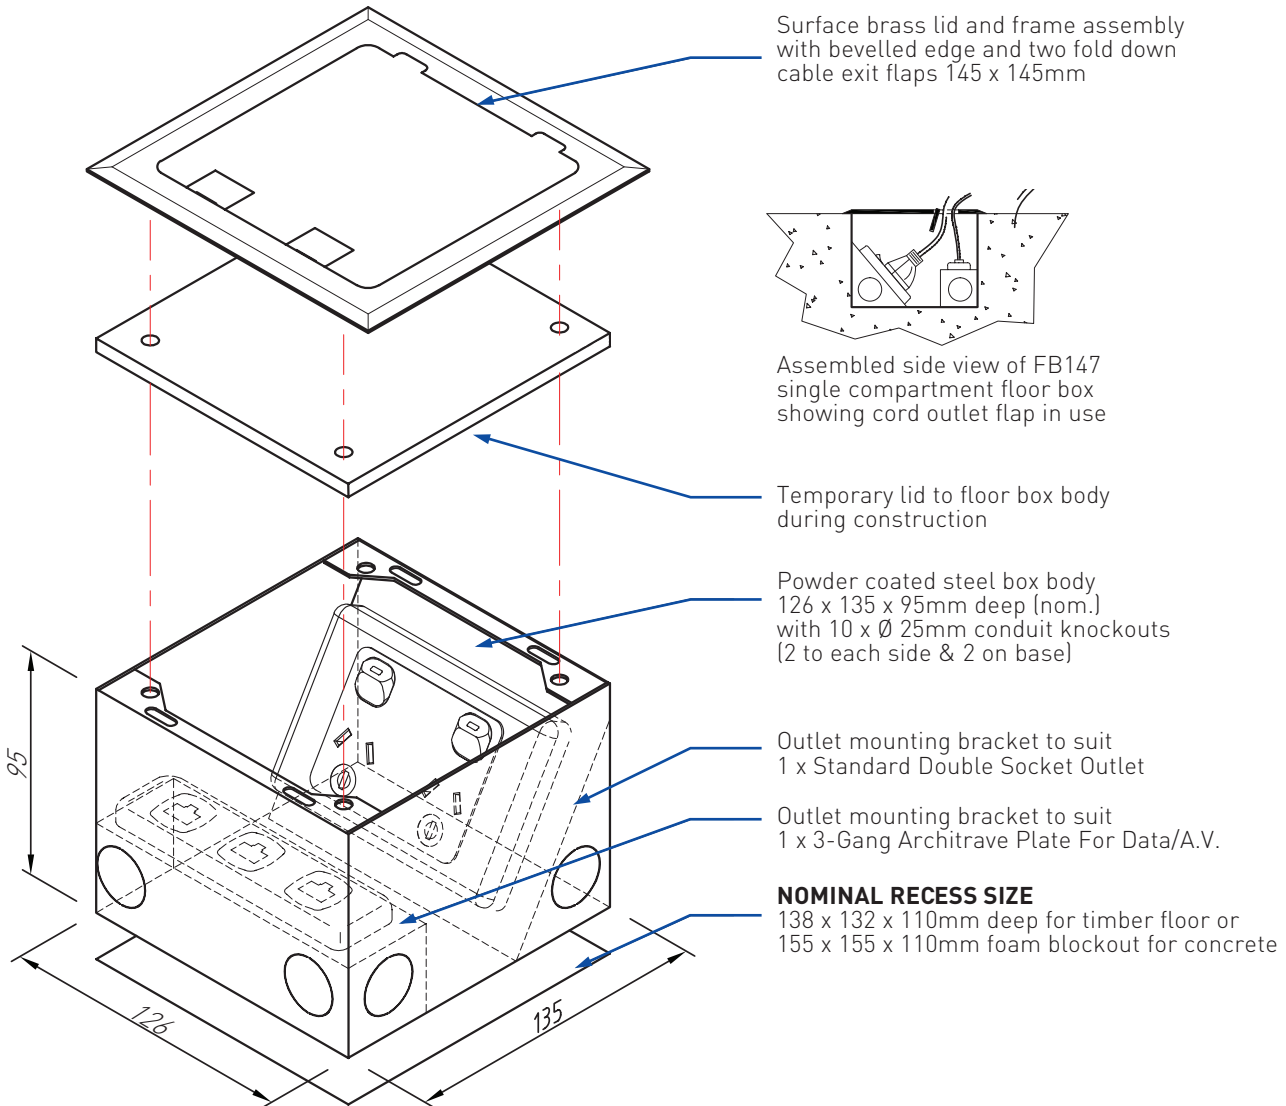

### FB147 / FLUSH DEEP FLOOR BOX WITH BRASS LID

#### FEATURES

- Compact and stylish solid brass look floor box providing power and data to open plan areas
- Two cord outlet ports fold into box to allow cables to exit when in use

#### FB147

Capacity (Power)	1 x Standard Double Socket Outlet
Capacity (Data)	1 x 3-Gang Architrave Data Plate
Box Size (L x W x D)	135 x 126 x 95mm
Lid Size (L x W)	145 x 145mm
Lid Finish	Brass
Lid Material	Solid Brass
Lid Style	Surface, Bevelled Edge

### FB147 / FLUSH DEEP FLOOR BOX WITH BRASS LID

Conduit Location Box Base

Conduit Location Long Sides

Conduit Location Short (Hinge & Exit) Sides