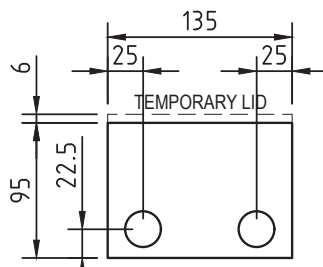

Conduit Location Long Sides