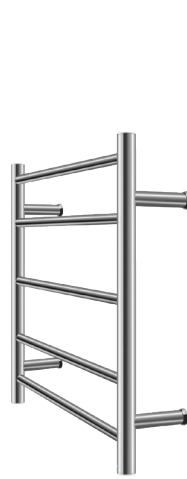

## ROUND & SQUARE BAR HEATED TOWEL RAILS

Transform your bathroom décor with the Vynco Capri range of towel rails. Inspired by contemporary aesthetics, our range combines sleek design with practical functionality.

### CAPRI HEATED TOWEL RAIL FEATURES

### AVAILABLE IN ROUND OR SQUARE WITH 5 OR 7 BARS

LOW & HIGH HEAT  
SETTINGS

BLUE LED POWER  
INDICATOR

SEAMLESS BUILD  
QUALITY

OPTIONAL CONCEALED  
POWER CORD ENTRY

VHC5R  
Round 5 Bars  
560(H) x 630(W) x  
125(D)mm

VHC7R  
Round 7 Bars  
785(H) x 630(W) x  
125(D)mm

VHC5S  
Square 5 Bars  
560(H) x 630(W) x  
125(D)mm

VHC7S  
Square 7 Bars  
785(H) x 630(W) x  
125(D)mm

**VYNCO.CO.NZ**