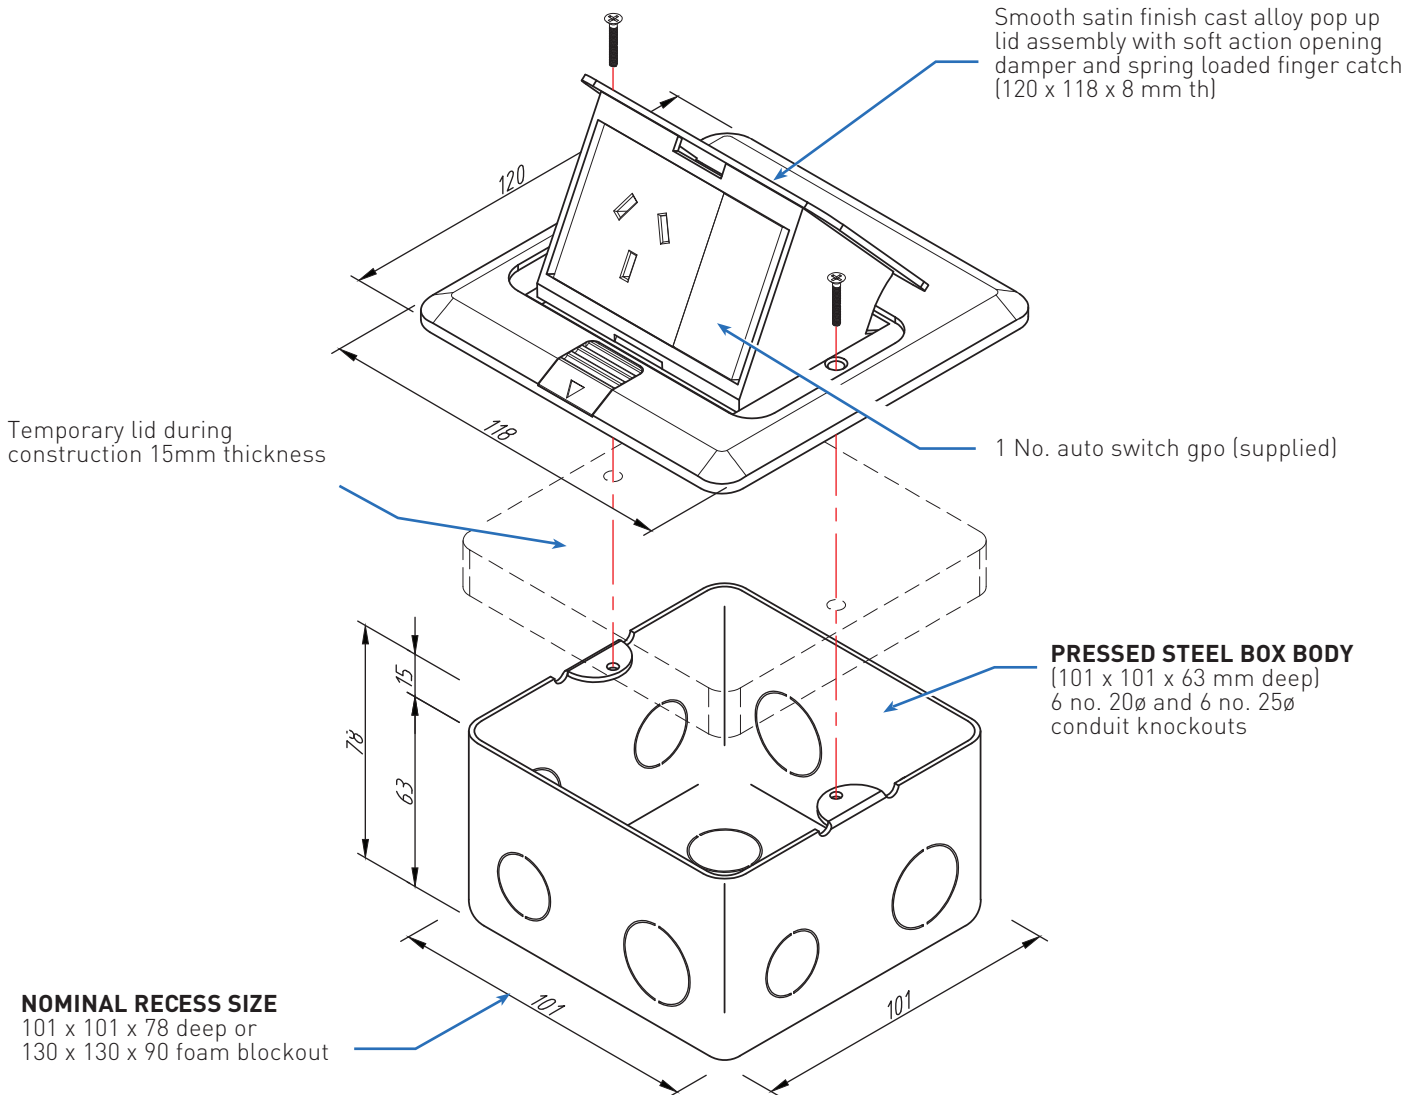

### FB110 / POP-UP OUTLET DESK BOX

#### FEATURES

- Pop them up when you need them, tuck them away when you don't
- Suitable for installation within: board room tables, desks, counters
- Soft action opening

#### FB110

Capacity (Power)	1 x Auto Switch Socket Outlet
Box Size (L x W x D)	101 x 101 x 63mm
Box Shape	Square
Box Type	Pop-up
Lid Size (L x W)	120 x 118mm
Lid Position	Surface Lid
Lid Material	Satin Alloy
Lid Style	Surface - Popup - Bevelled Edge

### FB110 / POP-UP OUTLET DESK BOX

Conduit Location  
To Sides (Typ.)

Conduit Location  
Box Base