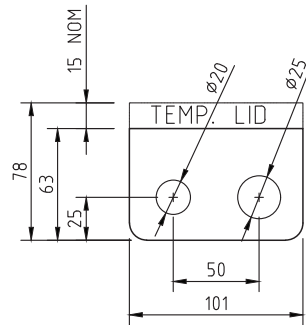

FB110 / POP-UP OUTLET DESK BOX

Conduit Location
To Sides (Typ.)