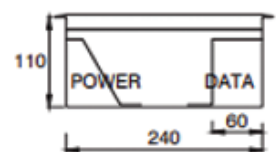

FB2SF

Capacity (Power)	1 x Standard Double Socket Outlets
Capacity (Data)	1 x Standard Double Data Plates
Box Size (L x W x D)	240 x 150 x 110mm
Box Material	Powdercoated Steel
Supplied With	1 x Temporary Construction Lid
Lid Size (L x W)	266 x 176mm
Lid Material	304 Stainless Steel
Lid Style	Surface, Bevelled Edge

FB2SF / FLUSH DEEP FLOORBOX WITH STAINLESS STEEL LID

Conduit Location
Box Base

Conduit Location
Hinge & Exit Sides

Conduit Location
Outlet Sides

Section Through
Box View