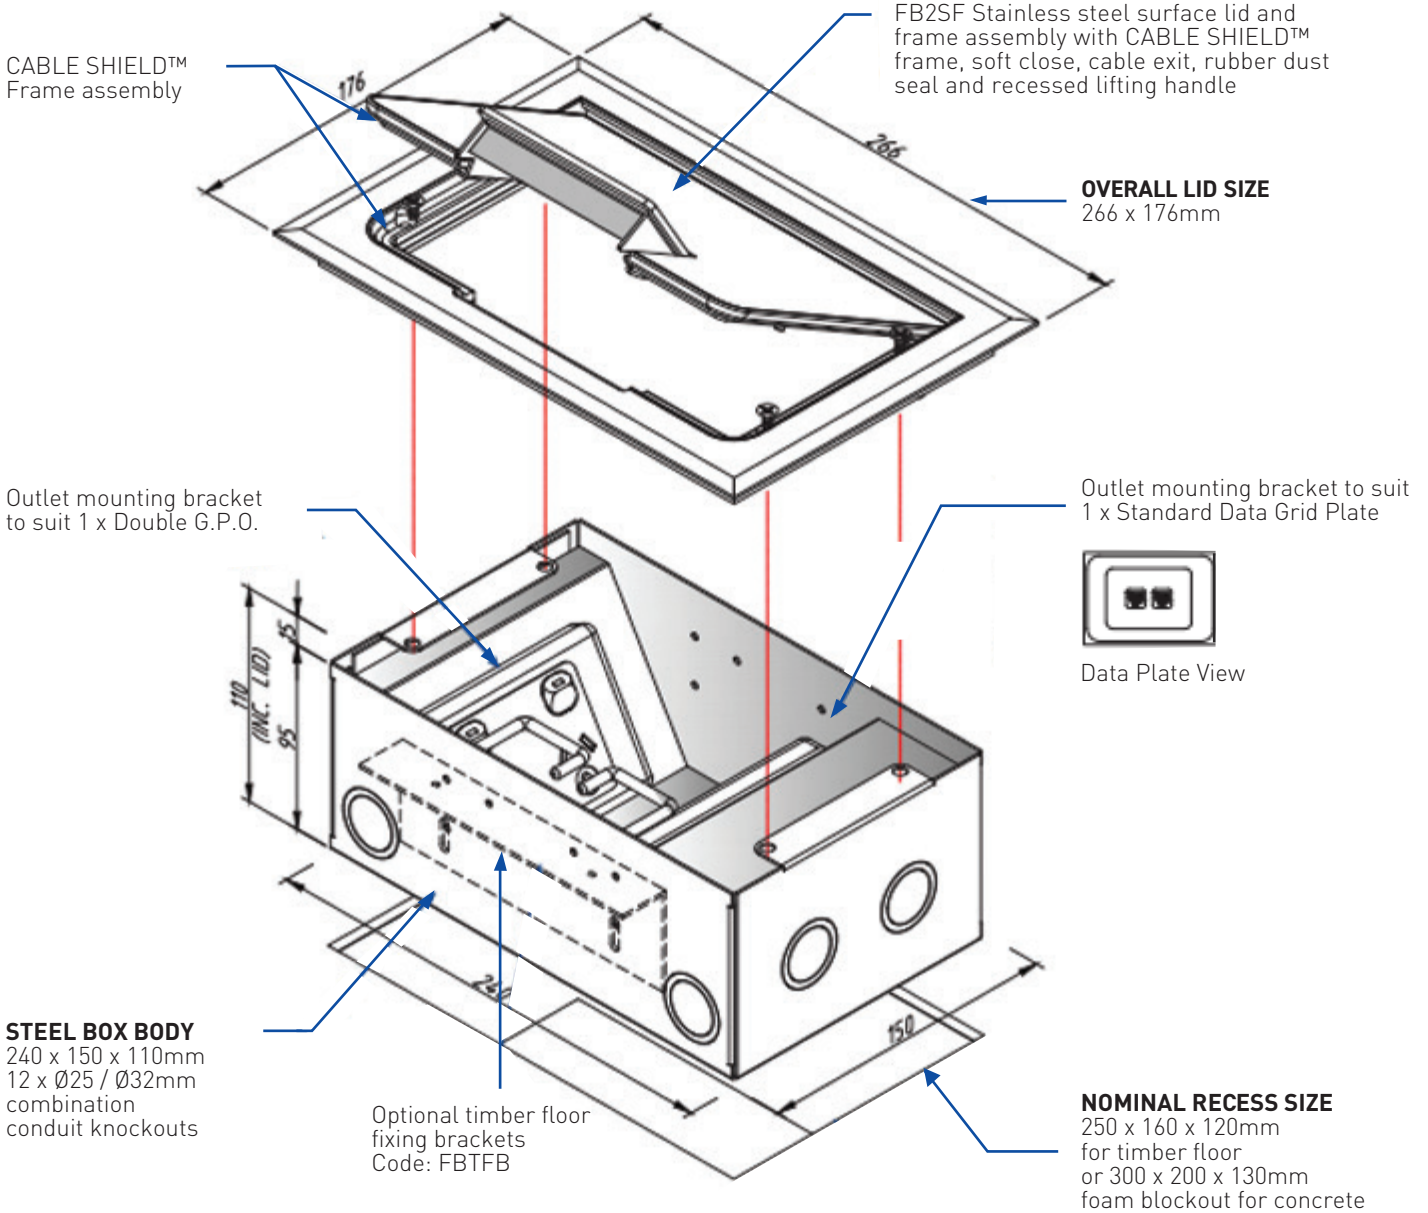

FB2SF / FLUSH DEEP FLOORBOX WITH STAINLESS STEEL LID

FEATURES

- Large capacity cable exit flap, with retracting lifting handle
- “Cable Shield” Frame assembly
- Soft close lid with option to fit cam lock
- 304 Stainless Steel Lid

FB2SF

Capacity (Power)	1 x Standard Double Socket Outlets
Capacity (Data)	1 x Standard Double Data Plates
Box Size (L x W x D)	240 x 150 x 110mm
Box Material	Powdercoated Steel
Supplied With	1 x Temporary Construction Lid
Lid Size (L x W)	266 x 176mm
Lid Material	304 Stainless Steel
Lid Style	Surface, Bevelled Edge

FB2SF / FLUSH DEEP FLOORBOX WITH STAINLESS STEEL LID

Conduit Location
Box Base

Conduit Location
Hinge & Exit Sides

Conduit Location
Outlet Sides

Section Through
Box View