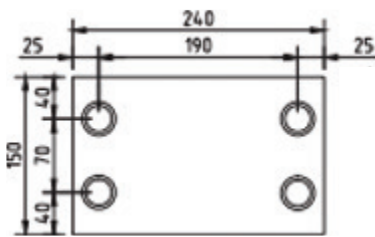

FB2SF / FLUSH DEEP FLOORBOX WITH STAINLESS STEEL LID

Conduit Location
Box Base