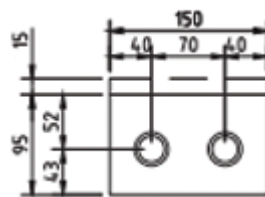

FB2SF

Capacity (Power)	1 x Standard Double Socket Outlets
Capacity (Data)	1 x Standard Double Data Plates
Box Size (L x W x D)	240 x 150 x 110mm
Box Material	Powdercoated Steel
Supplied With	1 x Temporary Construction Lid
Lid Size (L x W)	266 x 176mm
Lid Material	304 Stainless Steel
Lid Style	Surface, Bevelled Edge

FB2SF / FLUSH DEEP FLOORBOX WITH STAINLESS STEEL LID

Conduit Location
Box Base

Conduit Location
Hinge & Exit Sides

Conduit Location
Outlet Sides

Section Through
Box View