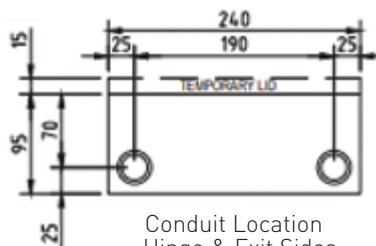

Conduit Location
Hinge & Exit Sides